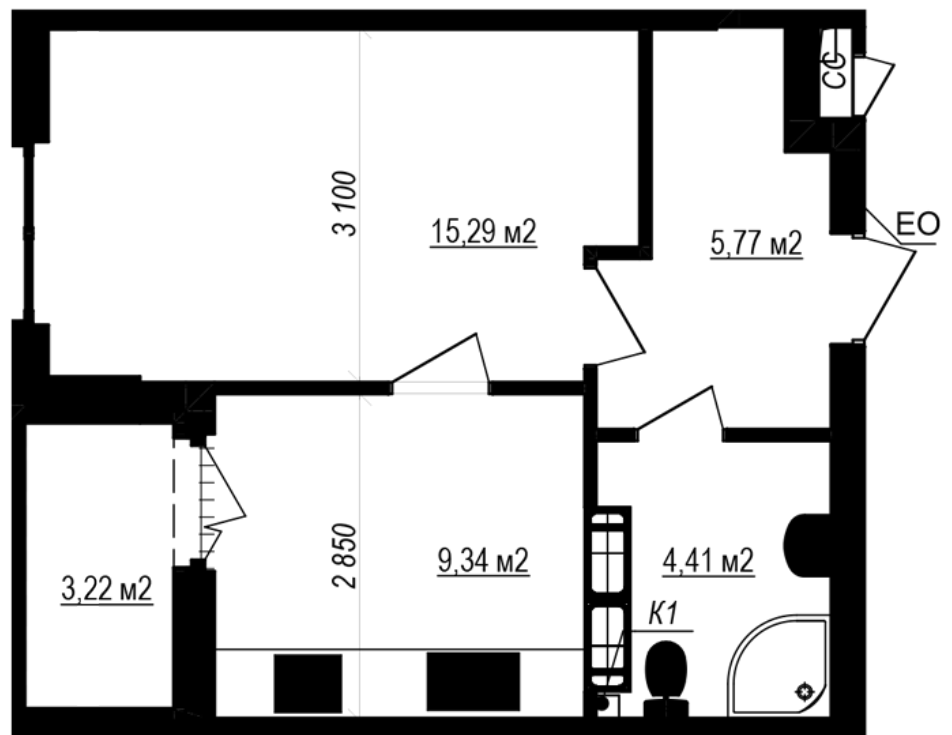

RC "Shchaslyvyi Grand"

grand.nb.com.ua

067 572 27 60

Plan 1 room apartment in the house on the Yablyneva st., 3-A (the 1st section) – #1.6

2
1K-3
36,42

PLAN TYPE: №1.6

House 3-A, Yablyneva street (the 1st section)
1 roomed, 1 Floor

Characteristics

Gross area: 36.42 m²

Living space: 15.29 m²

Kitchen area: 9.34 m²