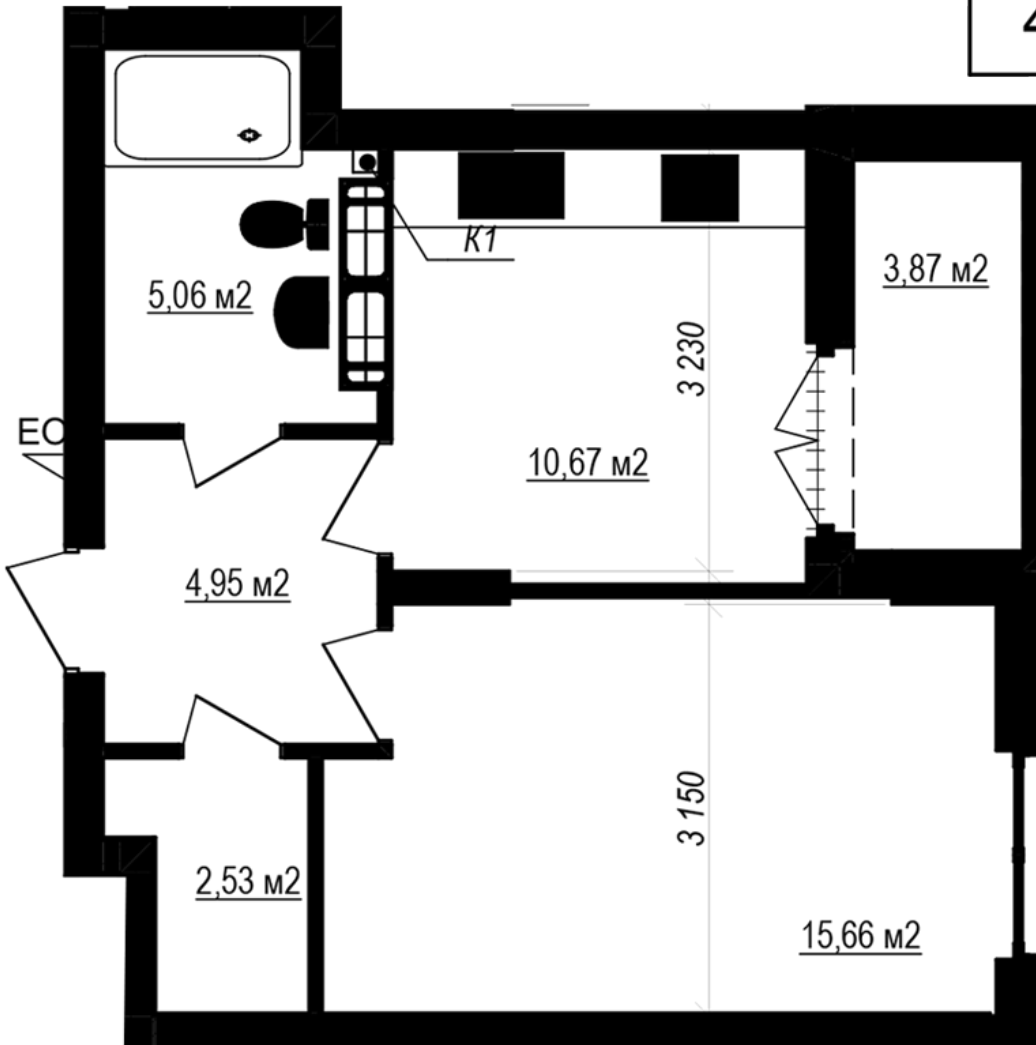

RC "Shchaslyvyi Grand"

grand.nb.com.ua

067 572 27 60

Plan 1 room apartment in the house on the Yablyneva st., 3-A (the 1st section) – #2.3

9
1K-5
40,81

PLAN TYPE: №2.3

House 3-A, Yablyneva street (the 1st section)
1 roomed, 2 Floor

Characteristics

Gross area: 40.81 m²

Living space: 15.66 m²

Kitchen area: 10.67 m²