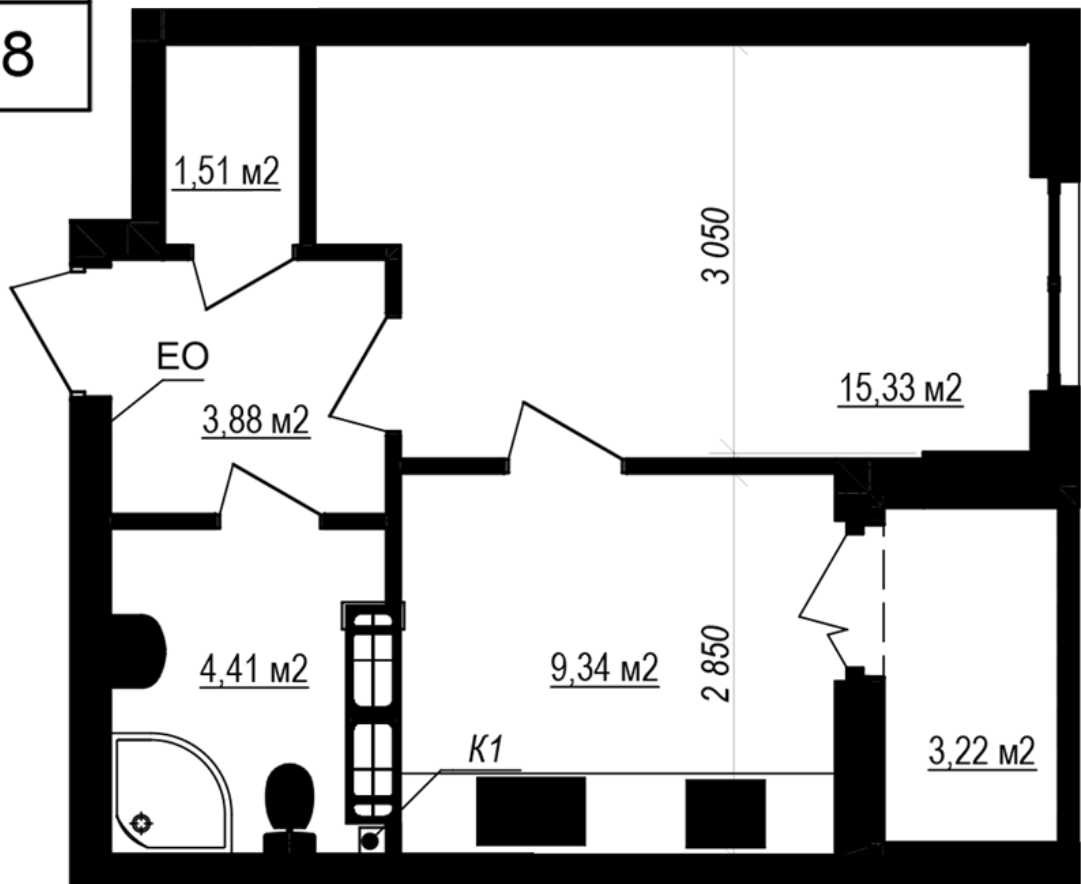

RC "Shchaslyvyi Grand"

grand.nb.com.ua

067 572 27 60

Plan 1 room apartment in the house on the Yablyneva st., 3-A (the 1st section) – #2.4

10
1K-4
36,08

PLAN TYPE: №2.4

House 3-A, Yablyneva street (the 1st section)
1 roomed, 2 Floor

Characteristics

Gross area: 36.08 m²

Living space: 15.33 m²

Kitchen area: 9.34 m²