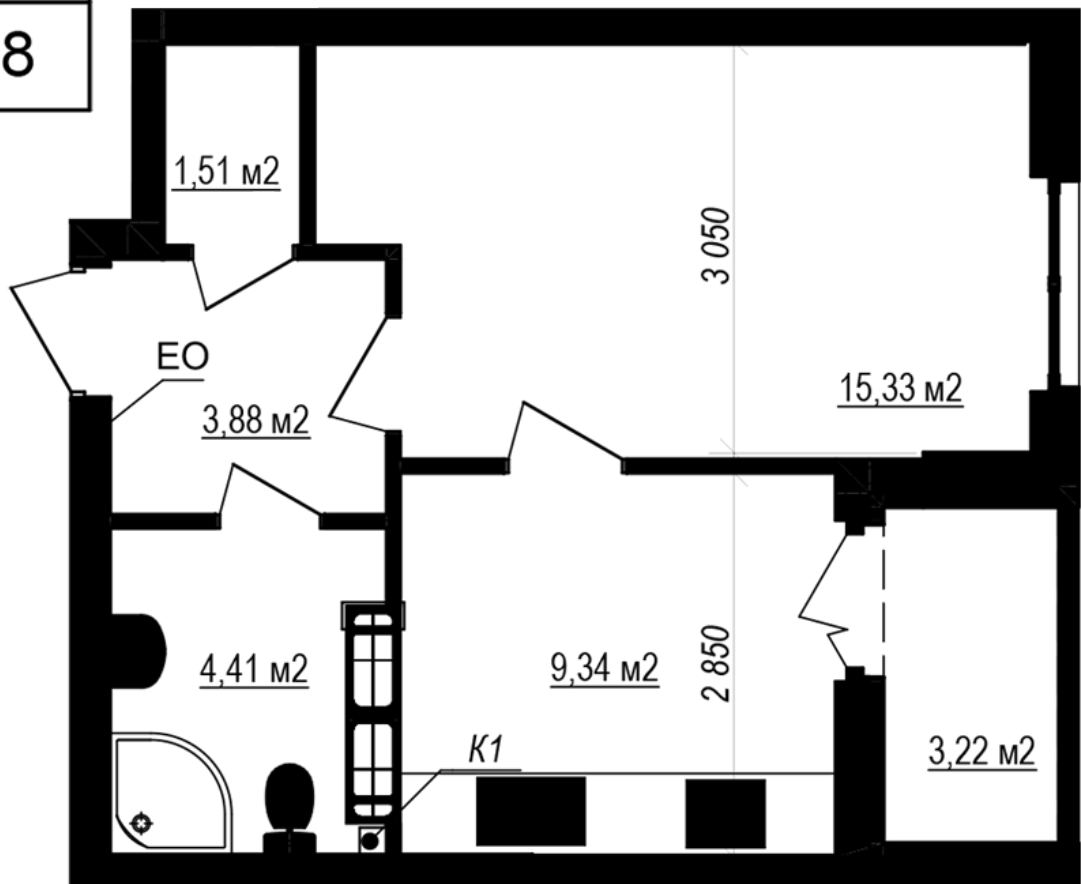

RC "Shchaslyvyi Grand"

grand.nb.com.ua
067 572 27 60

Plan 1 room apartment in the house on the Yablyneva st., 3-A (the 1st section) – #2.4

10
1K-4
36,08

PLAN TYPE: №2.4

House 3-A, Yablyneva street (the 1st section)
1 roomed, 2 Floor

Characteristics

Gross area: 36.08 m²

Living space: 15.33 m²

Kitchen area: 9.34 m²