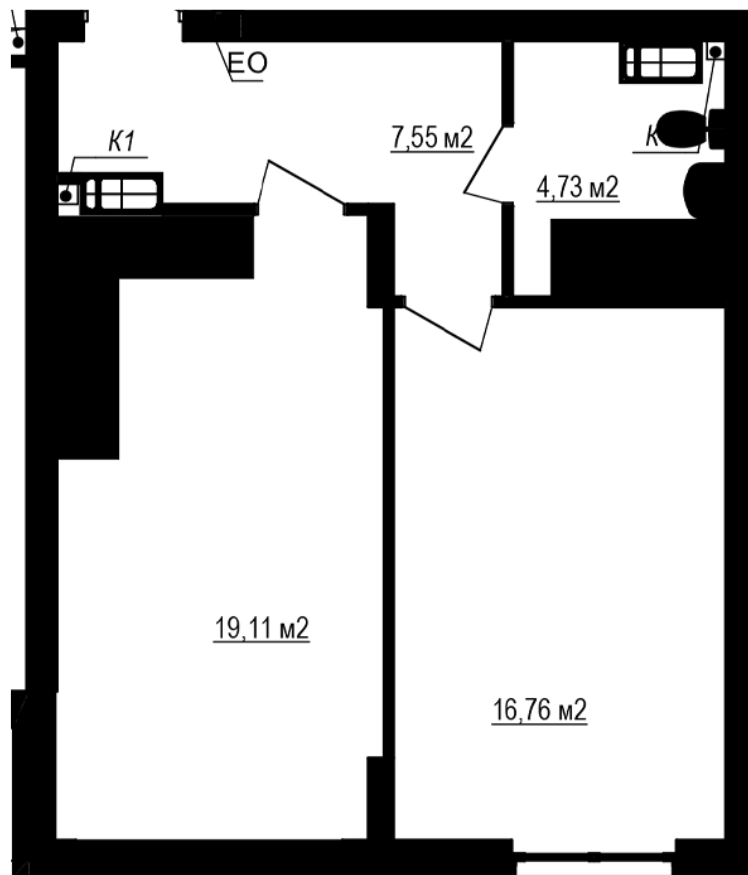

RC "Shchaslyvyi Grand"

grand.nb.com.ua

067 572 27 60

Plan 1 room apartment in the house on the Yablyneva st., 3-A (the 2nd section) – #1.2

2
1K-2
48,15

PLAN TYPE: №1.2

House 3-A, Yablyneva street (the 2nd section)
1 roomed, 1 Floor

Characteristics

Gross area: 48.15 m²

Living space: 16.76 m²

Kitchen area: 19.11 m²