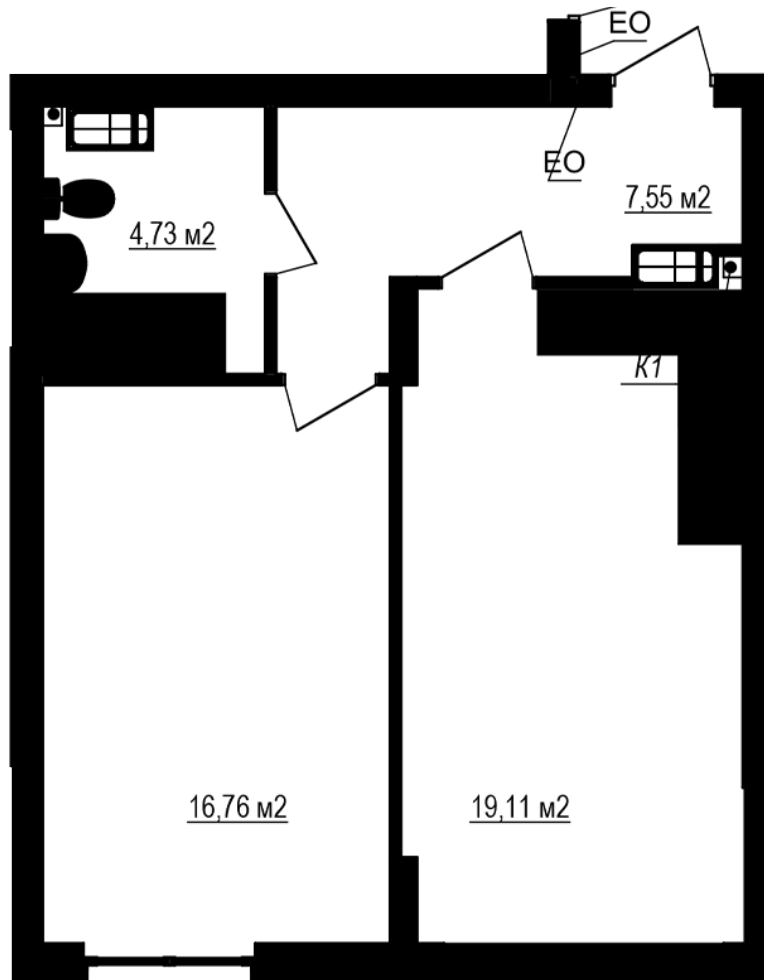

RC "Shchaslyvyi Grand"

grand.nb.com.ua

067 572 27 60

Plan 1 room apartment in the house on the Yablyneva st., 3-A (the 2nd section) – #1.4

4
1K-1
48,15

PLAN TYPE: №1.4

House 3-A, Yablyneva street (the 2nd section)
1 roomed, 1 Floor

Characteristics

Gross area: 48.15 m²

Living space: 16.76 m²

Kitchen area: 19.11 m²