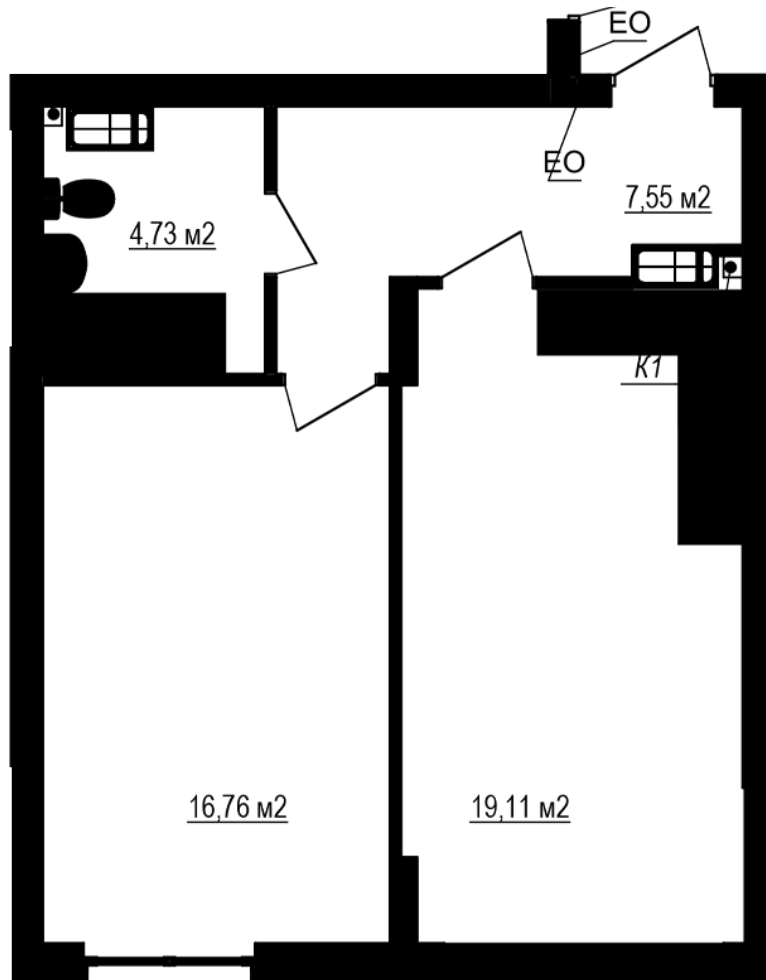

RC "Shchaslyvyi Grand"

grand.nb.com.ua

067 572 27 60

Plan 1 room apartment in the house on the Yablyneva st., 3-A (the 2nd section) – #1.4

4
1K-1
48,15

PLAN TYPE: №1.4

House 3-A, Yablyneva street (the 2nd section)

1 roomed, 1 Floor

Characteristics

Gross area: 48.15 m²

Living space: 16.76 m²

Kitchen area: 19.11 m²