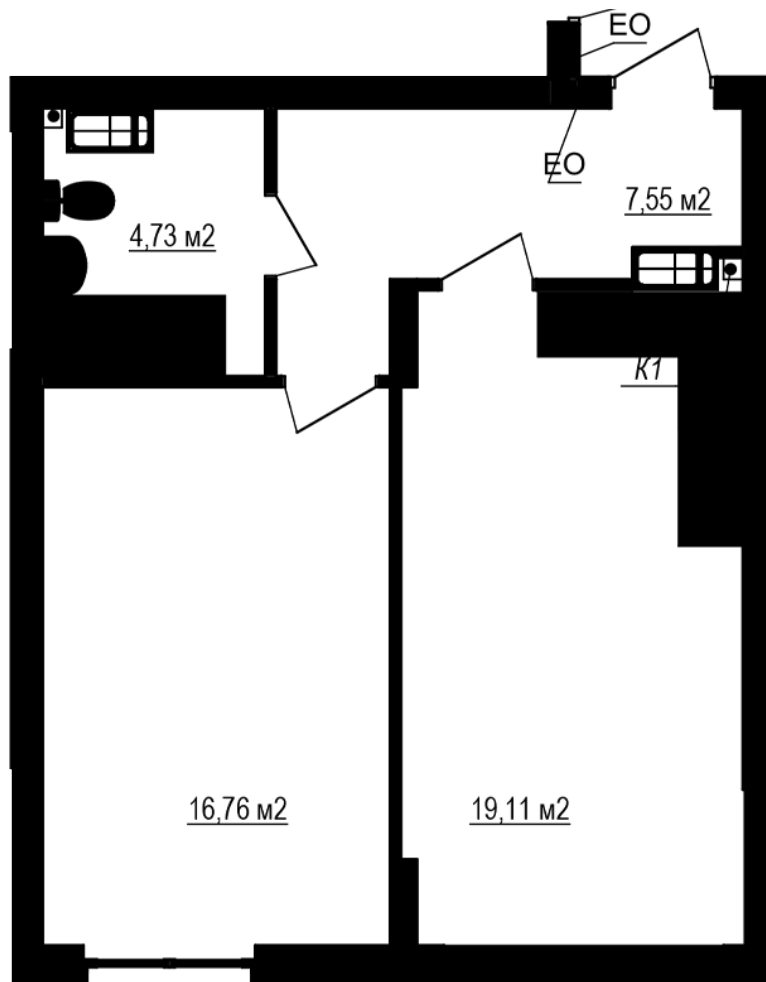

RC "Shchaslyvyi Grand"

grand.nb.com.ua

067 572 27 60

Plan 1 room apartment in the house on the Yablyneva st., 3-A (the 2nd section) – #1.4

| |
|-------|
| 4 |
| 1K-1 |
| 48,15 |

PLAN TYPE: №1.4

House 3-A, Yablyneva street (the 2nd section)
1 roomed, 1 Floor

Characteristics

Gross area: 48.15 m²
Living space: 16.76 m²
Kitchen area: 19.11 m²