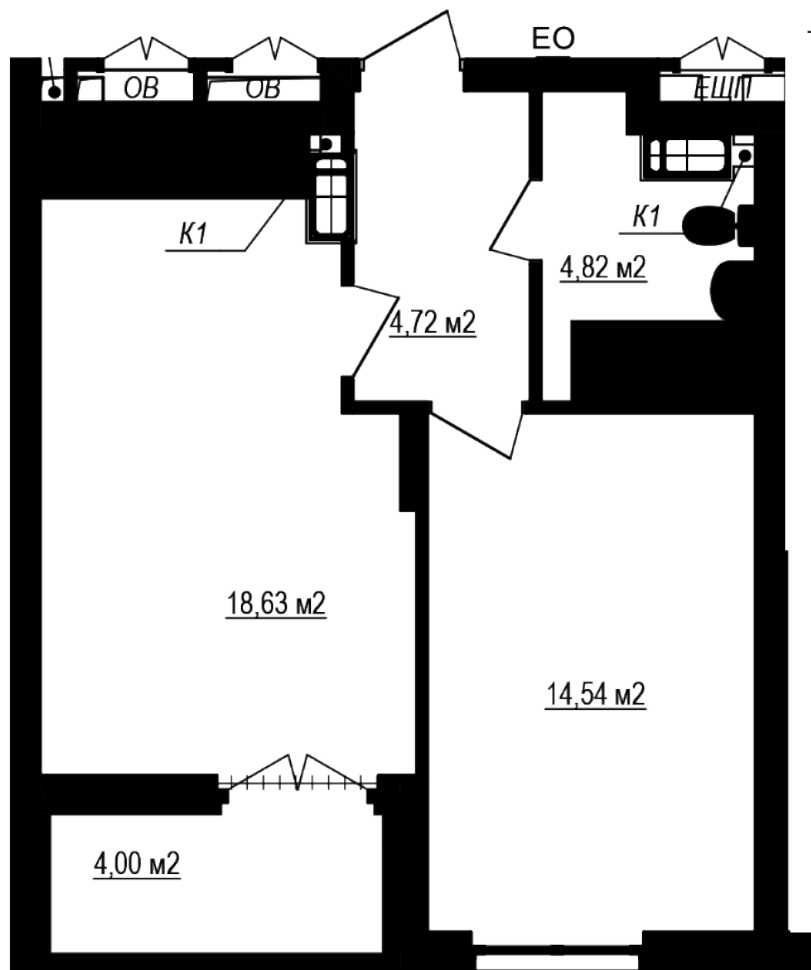

RC "Shchaslyvyi Grand"

grand.nb.com.ua
067 572 27 60

Plan 1 room apartment in the house on the Yablyneva st., 3-A (the 2nd section) – #10.2

55
1K-4
44,71

PLAN TYPE: №10.2

House 3-A, Yablyneva street (the 2nd section)
1 roomed, 10 Floor

Characteristics

Gross area: 44.71 m²

Living space: 14.54 m²

Kitchen area: 18.63 m²