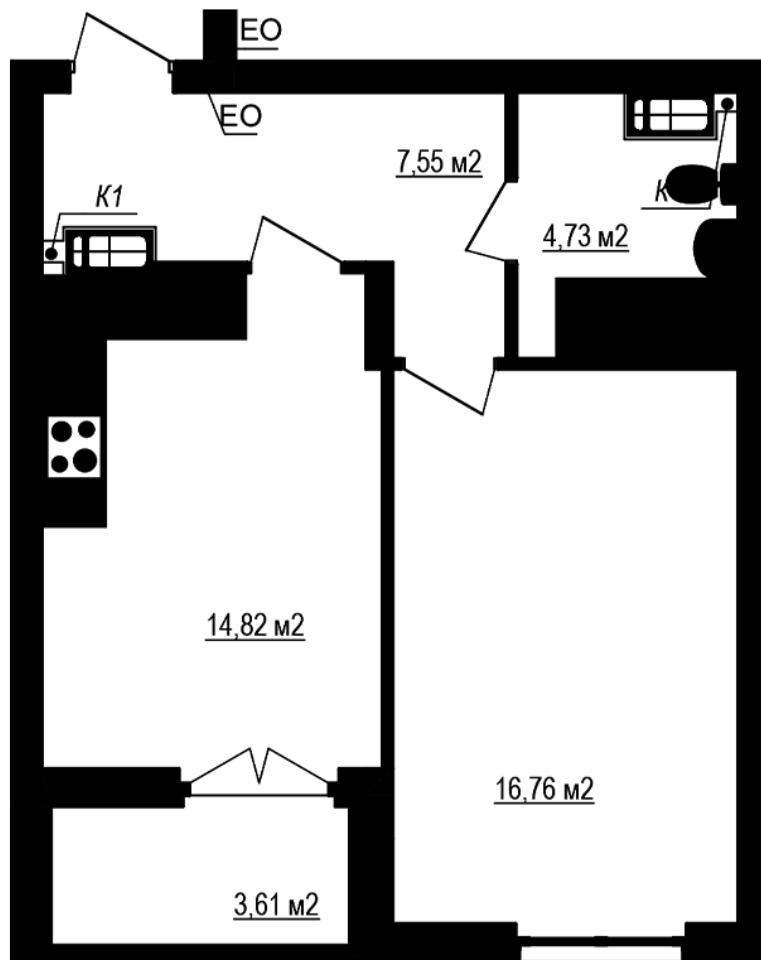

RC "Shchaslyvyi Grand"

grand.nb.com.ua

067 572 27 60

Plan 1 room apartment in the house on the Yablyneva st., 3-A (the 2nd section) – #2.2

1K-6
45,67

PLAN TYPE: №2.2

House 3-A, Yablyneva street (the 2nd section)

1 roomed, 2-9 Floor

Characteristics

Gross area: 45.67 m²

Living space: 16.76 m²

Kitchen area: 14.82 m²