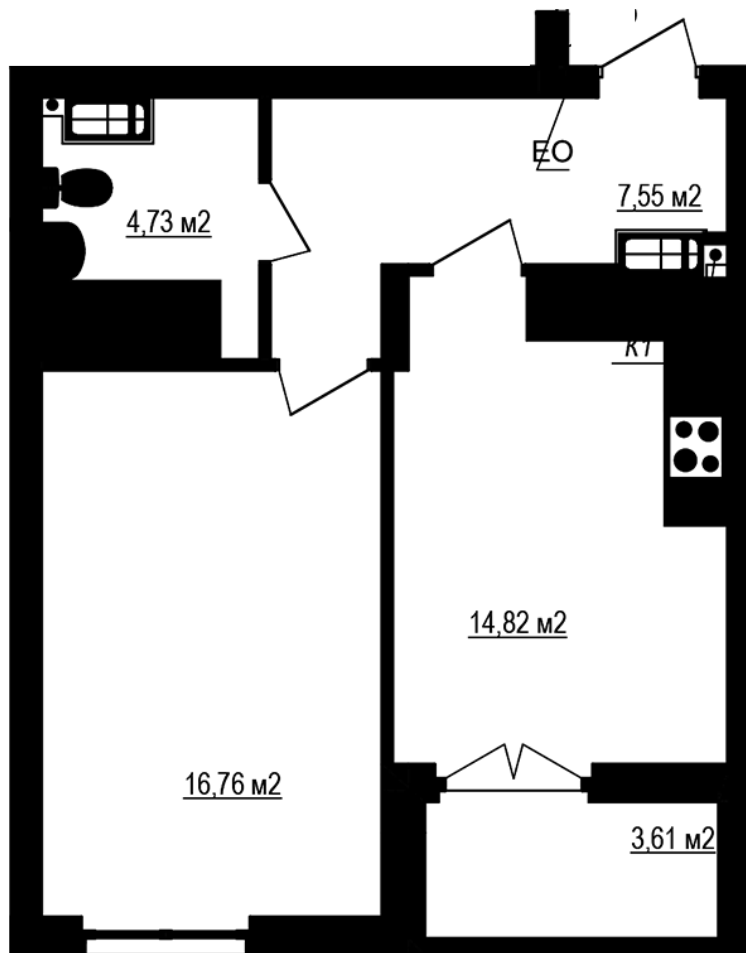

RC "Shchaslyvyi Grand"

grand.nb.com.ua

067 572 27 60

Plan 1 room apartment in the house on the Yablyneva st., 3-A (the 2nd section) – #2.5

1K-3
45,67

PLAN TYPE: №2.5

House 3-A, Yablyneva street (the 2nd section)

1 roomed, 2-9 Floor

Characteristics

Gross area: 45.67 m²

Living space: 16.76 m²

Kitchen area: 14.82 m²