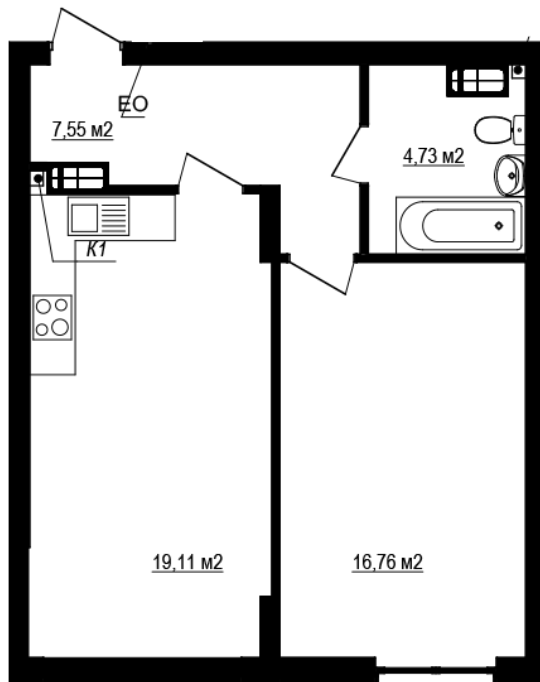

RC "Shchaslyvyi Grand"

grand.nb.com.ua

067 572 27 60

Plan 1 room apartment in the house on the Yablyneva st., 3-A (the 6th section) — #1.3

2
1K-2
48,15

PLAN TYPE: №1.3

House 3-A, Yablyneva street (the 6th section)

1 roomed, 1 Floor

Characteristics

Gross area: 48.15 m²

Living space: 16.76 m²

Kitchen area: 19.11 m²