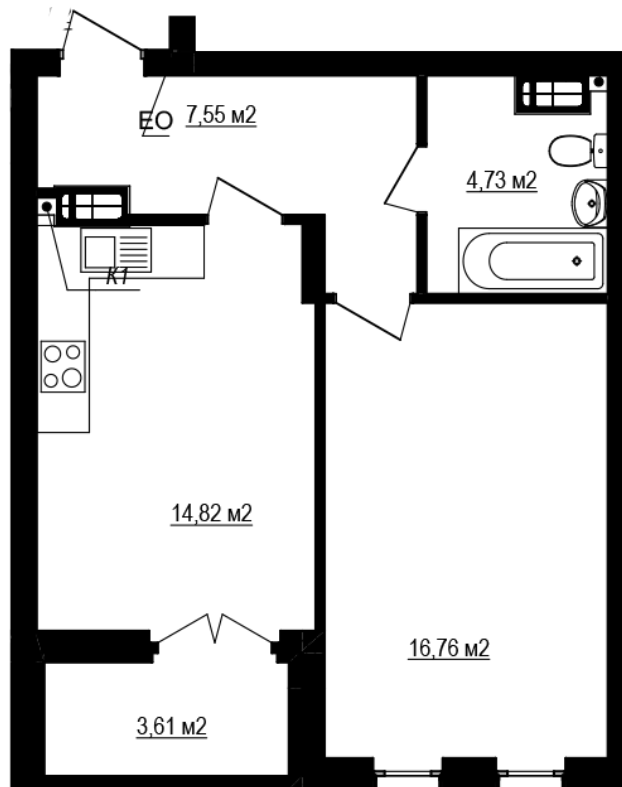

RC "Shchaslyvyi Grand"

grand.nb.com.ua

067 572 27 60

Plan 1 room apartment in the house on the Yablyneva st., 3-A (the 6th section) — #10.2

55
1K-6
45,67

PLAN TYPE: №10.2

House 3-A, Yablyneva street (the 6th section)
1 roomed, 10 Floor

Characteristics

Gross area: 45.67 m²

Living space: 16.76 m²

Kitchen area: 14.82 m²