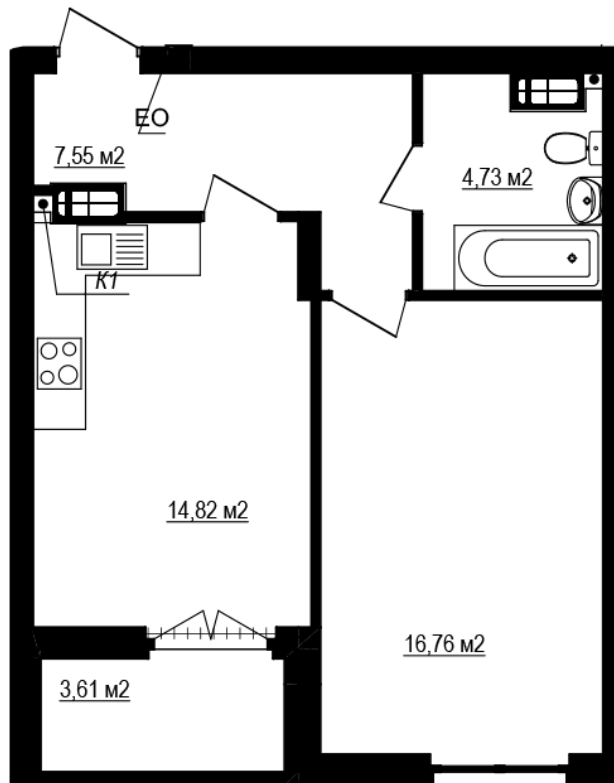

RC "Shchaslyvyi Grand"

grand.nb.com.ua

067 572 27 60

Plan 1 room apartment in the house on the Yablyneva st., 3-A (the 6th section) — #2.3

7
1K-6
45,67

PLAN TYPE: №2.3

House 3-A, Yablyneva street (the 6th section)

1 roomed, 2 Floor

Characteristics

Gross area: 45.67 m²

Living space: 16.76 m²

Kitchen area: 14.82 m²