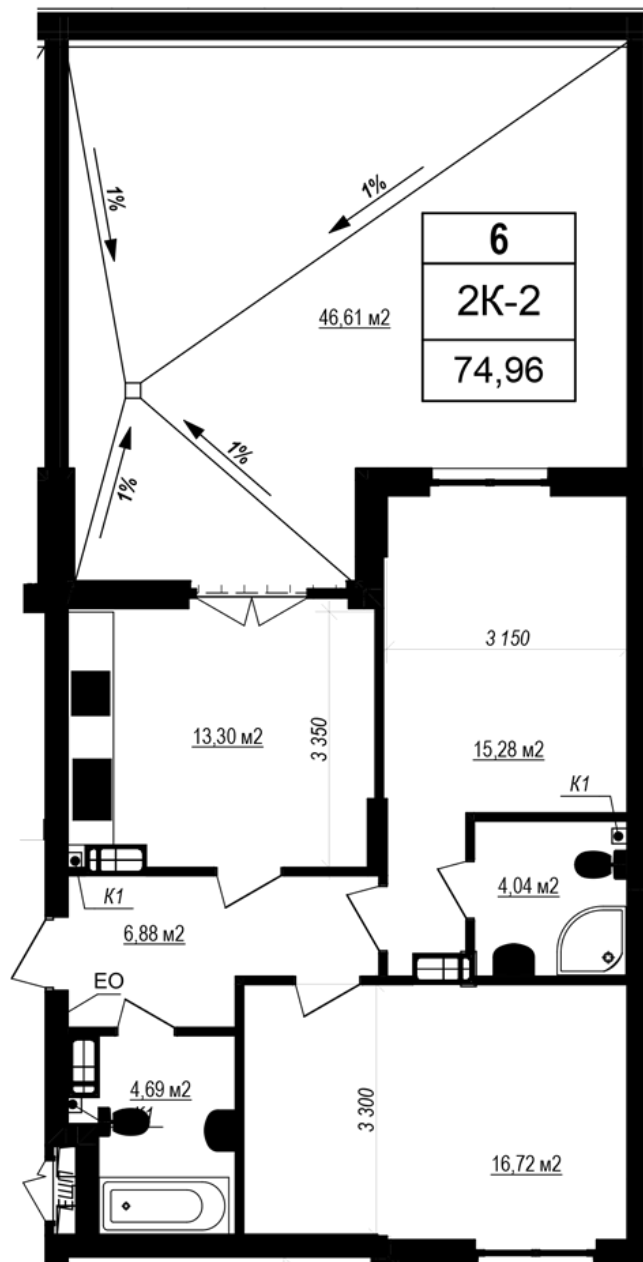

RC "Shchaslyvyi Grand"

grand.nb.com.ua

067 572 27 60

Plan 2 room apartment in the house on the Yablyneva st., 3-A (the 1st section) – #1.10

PLAN TYPE: №1.10

House 3-A, Yablyneva street (the 1st section)
2 roomed, 1 Floor

Characteristics

Gross area: 74.96 m²

Living space: 32 m²

Kitchen area: 13.3 m²