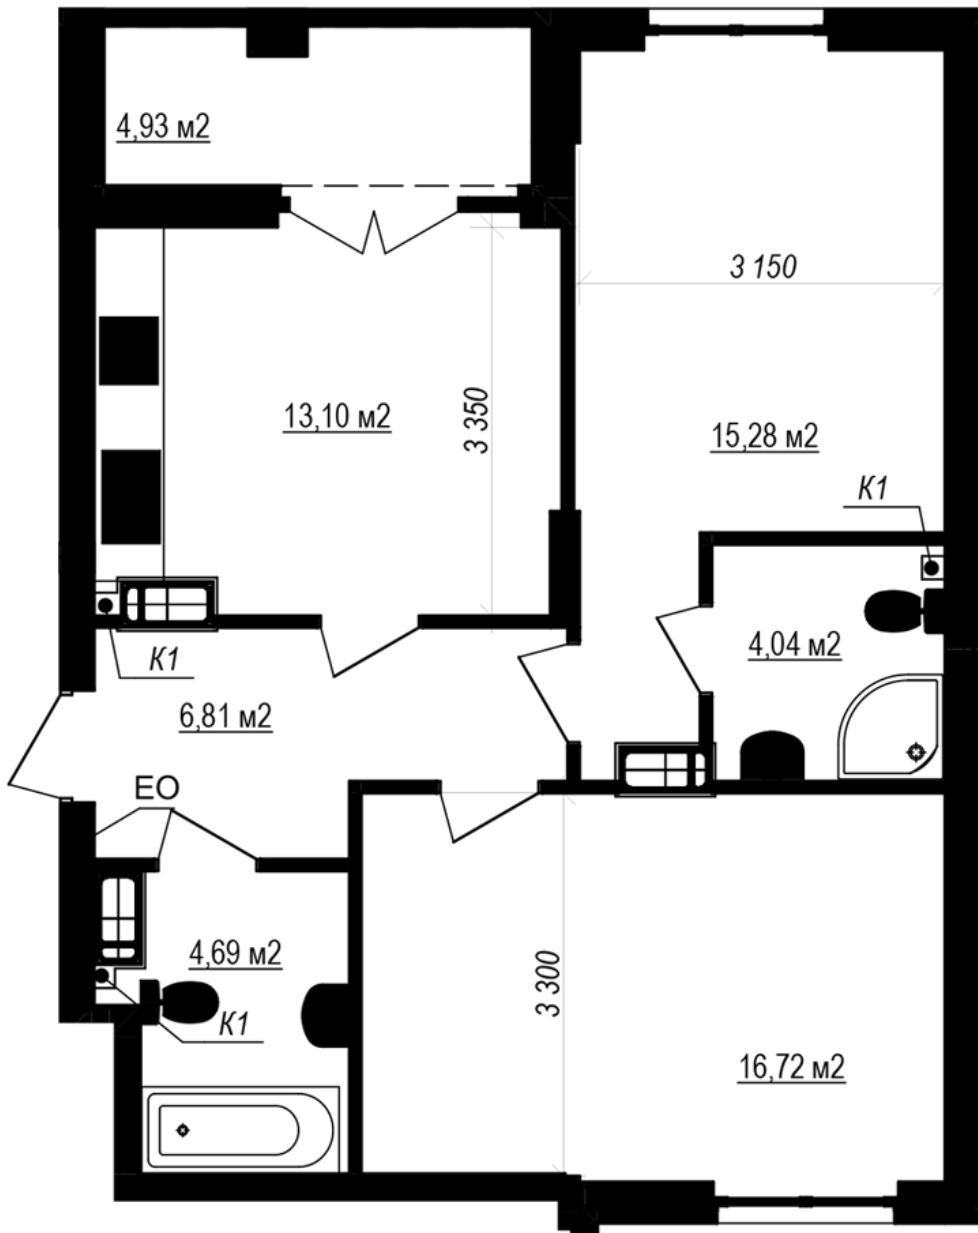

RC "Shchaslyvyi Grand"

grand.nb.com.ua

067 572 27 60

Plan 2 room apartment in the house on the Yablyneva st., 3-A (the 1st section) – #2.1

7
2K-3
63,10

PLAN TYPE: №2.1

House 3-A, Yablyneva street (the 1st section)
2 roomed, 2 Floor

Characteristics

Gross area: 63.1 m²

Living space: 32 m²

Kitchen area: 13.1 m²