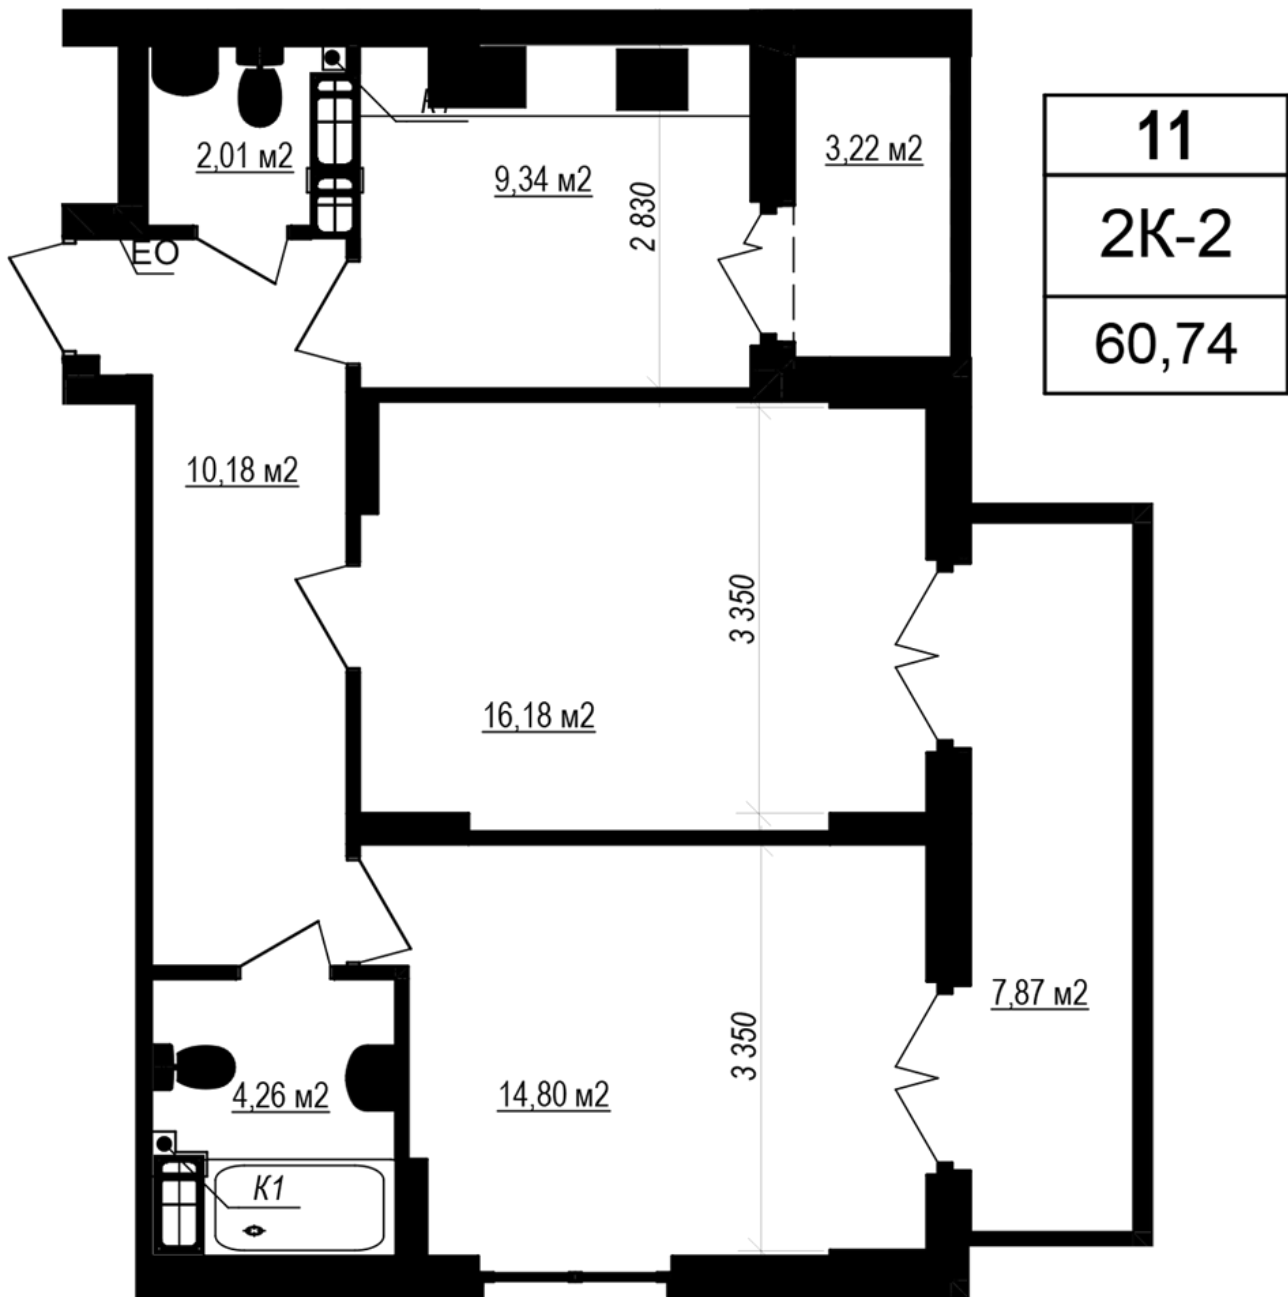

RC "Shchaslyvyi Grand"

grand.nb.com.ua
067 572 27 60

Plan 2 room apartment in the house on the Yablyneva st., 3-A (the 1st section) – #2.5

PLAN TYPE: №2.5

House 3-A, Yablyneva street (the 1st section)
2 roomed, 2 Floor

Characteristics

Gross area: 60.74 m²

Living space: 30.98 m²

Kitchen area: 9.34 m²