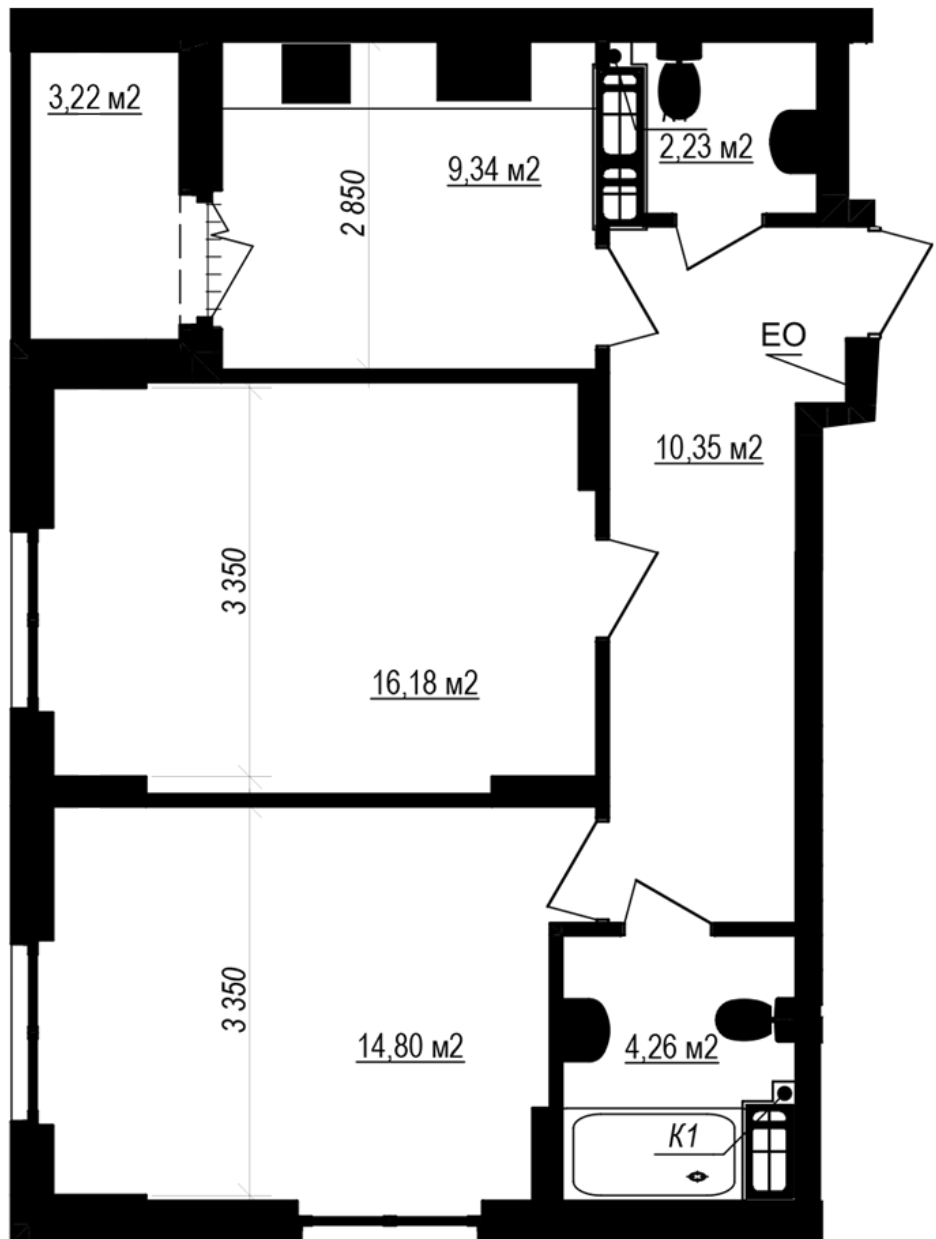

RC "Shchaslyvyi Grand"

grand.nb.com.ua
067 572 27 60

Plan 2 room apartment in the house on the Yablyneva st., 3-A (the 1st section) – #2.6

12
2K-1
58,77

PLAN TYPE: №2.6

House 3-A, Yablyneva street (the 1st section)
2 roomed, 2 Floor

Characteristics

Gross area: 58.77 m²

Living space: 30.98 m²

Kitchen area: 9.34 m²