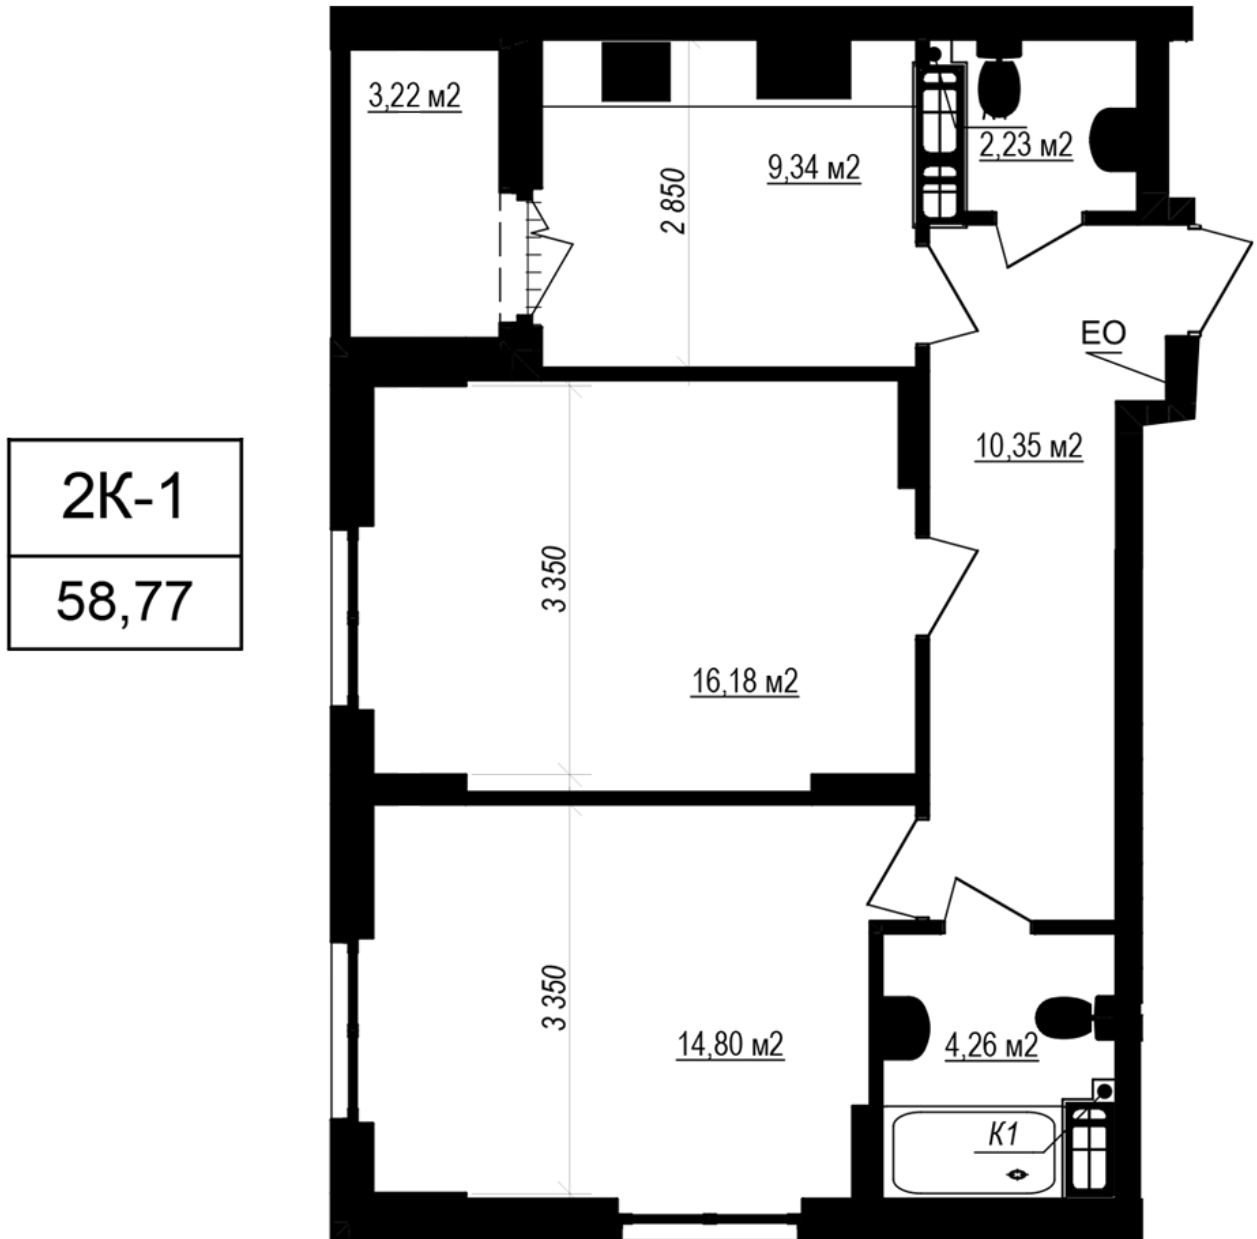

RC "Shchaslyvyi Grand"

grand.nb.com.ua

067 572 27 60

Plan 2 room apartment in the house on the Yablyneva st., 3-A (the 1st section) – #3.6

PLAN TYPE: №3.6

House 3-A, Yablyneva street (the 1st section)
2 roomed, 3-12 Floor

Characteristics

Gross area: 58.77 m²

Living space: 30.98 m²

Kitchen area: 9.34 m²