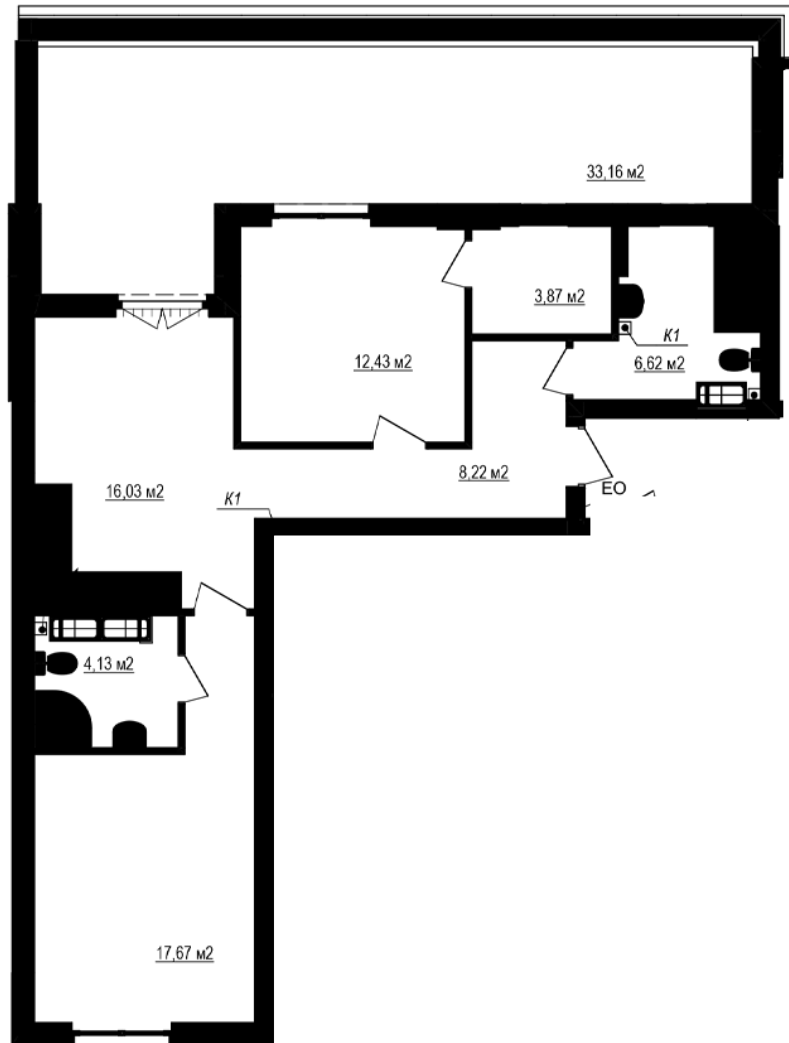

RC "Shchaslyvyi Grand"

grand.nb.com.ua

067 572 27 60

Plan 2 rooms apartment in the house on the Yablyneva st., 3-A (the 2nd section) – #1.5

5
2K-1
78,92

PLAN TYPE: №1.5

House 3-A, Yablyneva street (the 2nd section)
2 roomed, 1 Floor

Characteristics

Gross area: 78.92 m²

Living space: 30.1 m²

Kitchen area: 16.03 m²