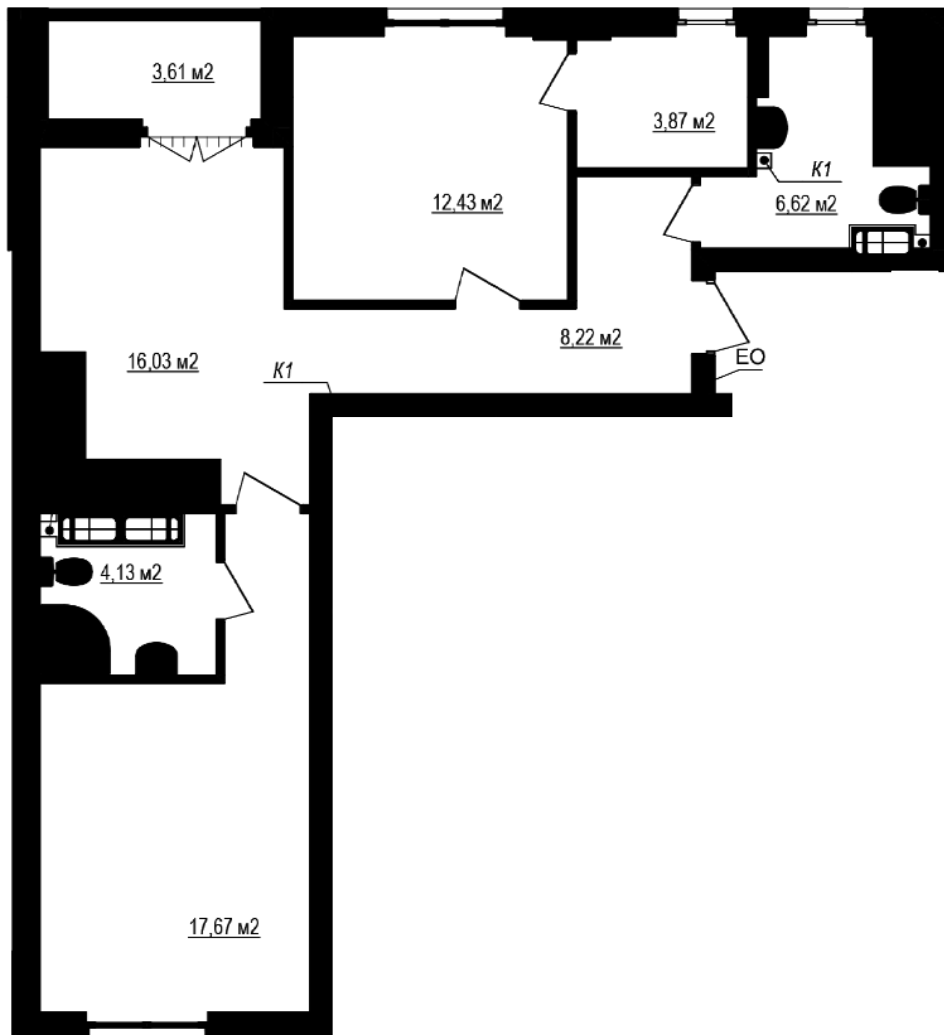

RC "Shchaslyvyi Grand"

grand.nb.com.ua

067 572 27 60

Plan 2 rooms apartment in the house on the Yablyneva st., 3-A (the 2nd section) – #10.4

57
2K-4
70,78

PLAN TYPE: №10.4

House 3-A, Yablyneva street (the 2nd section)
2 roomed, 10 Floor

Characteristics

Gross area: 70.78 m²

Living space: 30.1 m²

Kitchen area: 16.03 m²