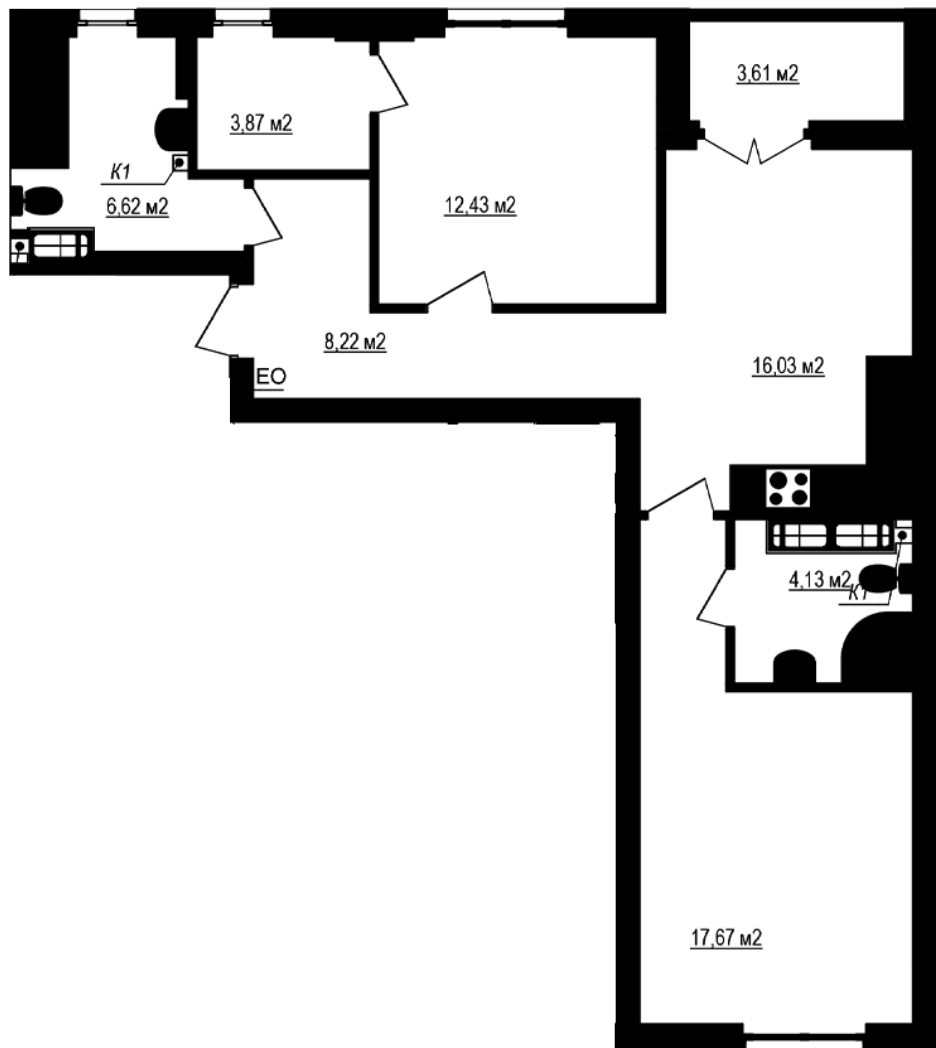

RC "Shchaslyvyi Grand"

grand.nb.com.ua

067 572 27 60

Plan 2 rooms apartment in the house on the Yablyneva st., 3-A (the 2nd section) – #2.1

2K-5
70,78

PLAN TYPE: №2.1

House 3-A, Yablyneva street (the 2nd section)
2 roomed, 2-9 Floor

Characteristics

Gross area: 70.78 m²

Living space: 30.1 m²

Kitchen area: 16.03 m²