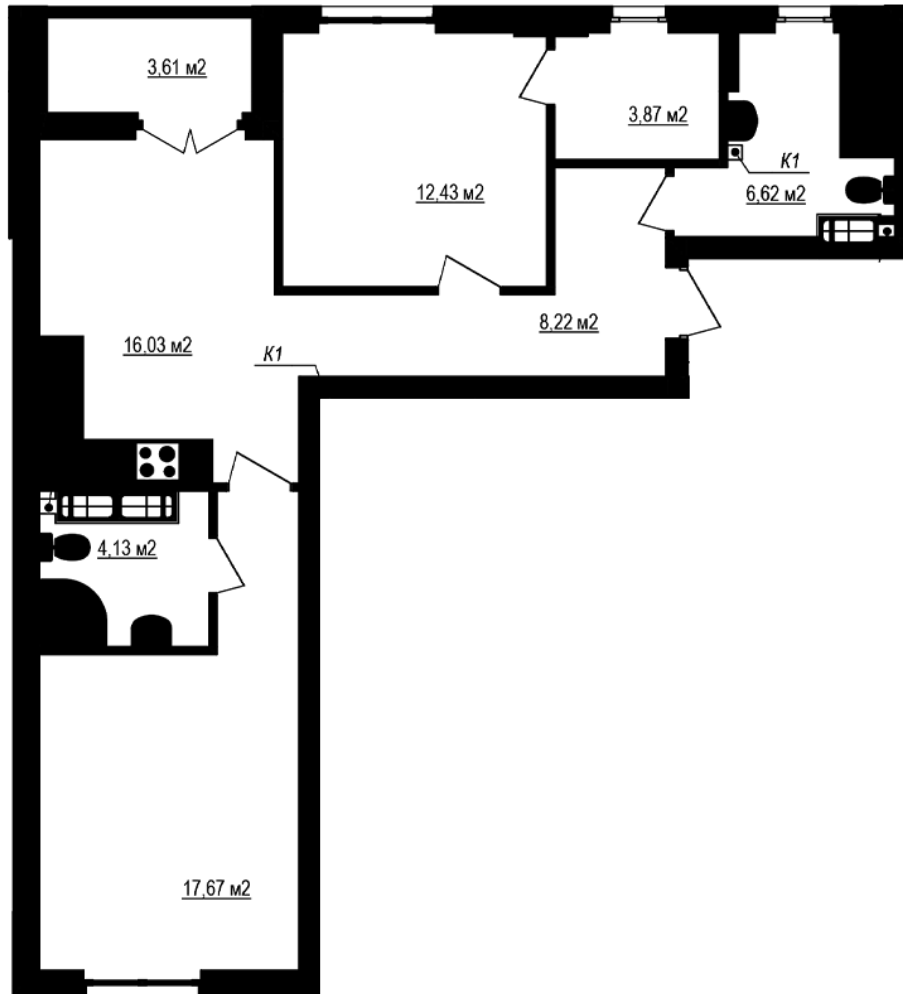

RC "Shchaslyvyi Grand"

grand.nb.com.ua
067 572 27 60

Plan 2 rooms apartment in the house on the Yablyneva st., 3-A (the 2nd section) – #2.6

2K-4
70,78

PLAN TYPE: №2.6

House 3-A, Yablyneva street (the 2nd section)
2 roomed, 2-9 Floor

Characteristics

Gross area: 70.78 m²

Living space: 30.1 m²

Kitchen area: 16.03 m²