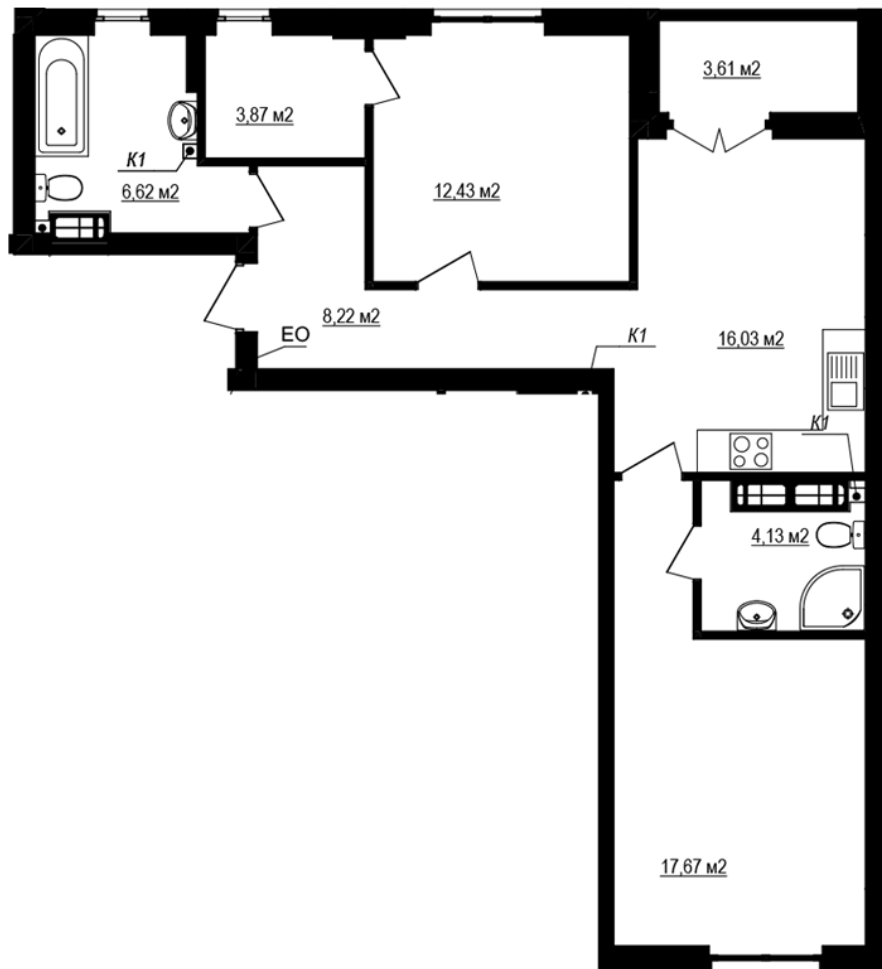

RC "Shchaslyvyi Grand"

grand.nb.com.ua

067 572 27 60

Plan 2 rooms apartment in the house on the Yablyneva st., 3-A (the 6th section) — #10.1

54
2K-4
70,78

PLAN TYPE: №10.1

House 3-A, Yablyneva street (the 6th section)
2 roomed, 10 Floor

Characteristics

Gross area: 70.78 m²

Living space: 30.1 m²

Kitchen area: 16.03 m²