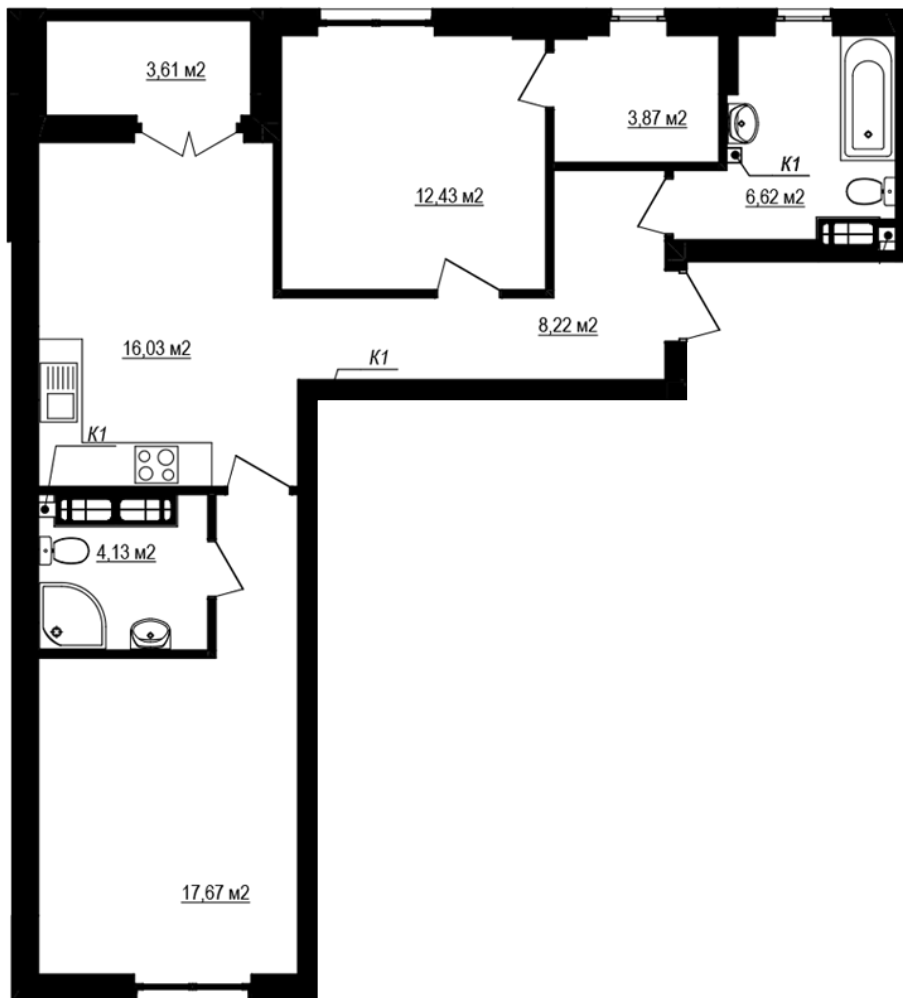

RC "Shchaslyvyi Grand"

grand.nb.com.ua
067 572 27 60

Plan 2 rooms apartment in the house on the Yablyneva st., 3-A (the 6th section) — #9.1

53
2K-4
70,78

PLAN TYPE: №9.1

House 3-A, Yablyneva street (the 6th section)
2 roomed, 9 Floor

Characteristics

Gross area: 70.78 m²

Living space: 30.1 m²

Kitchen area: 16.03 m²