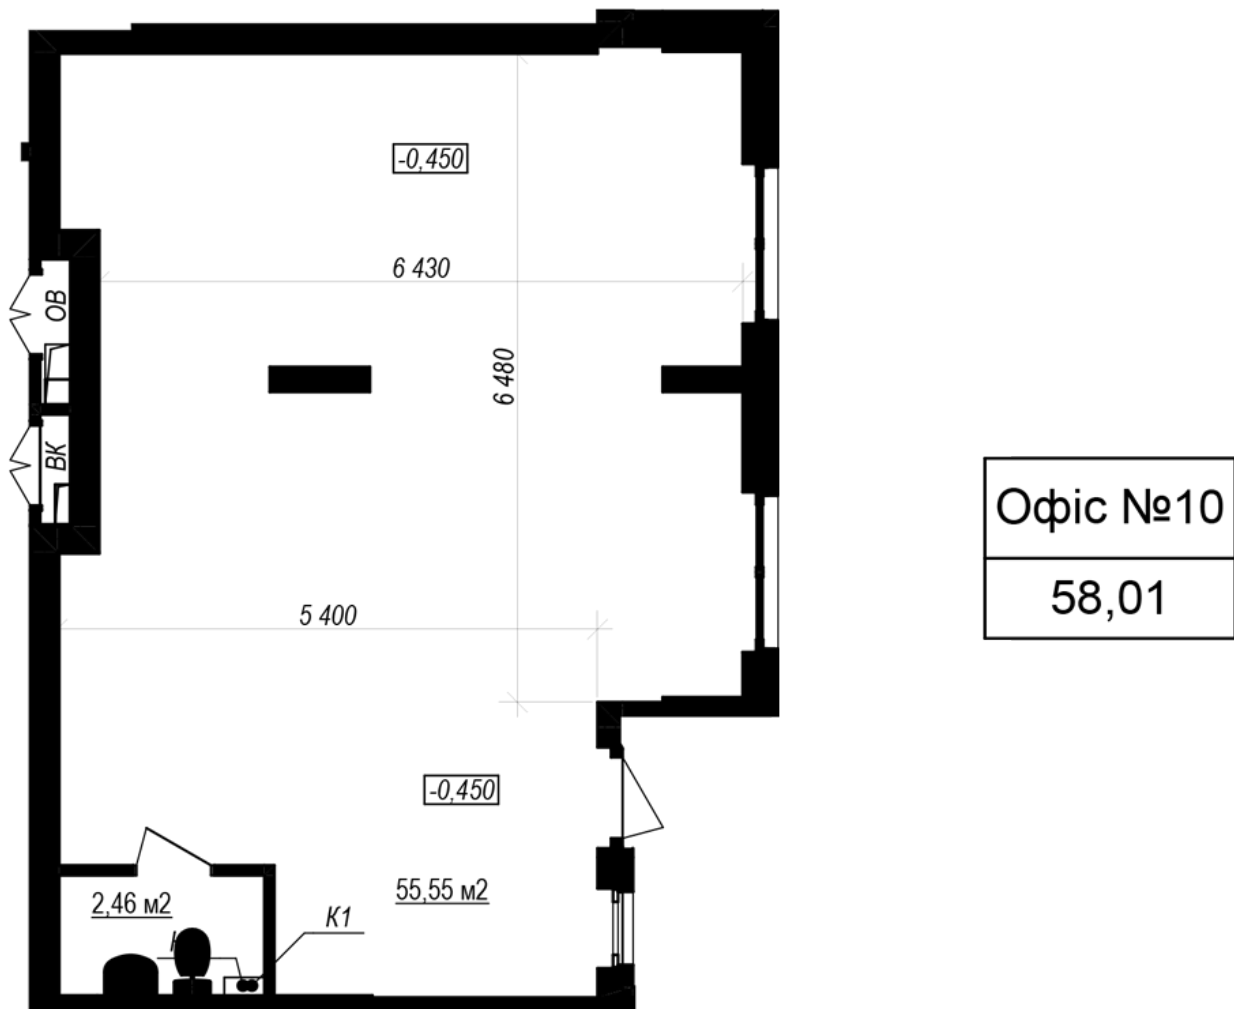

## **PLAN TYPE: №1.3**

House 3-A, Yablyneva street (the 1st section)  
0 roomed, 1 Floor

### **Characteristics**

Gross area: 58.01 m<sup>2</sup>