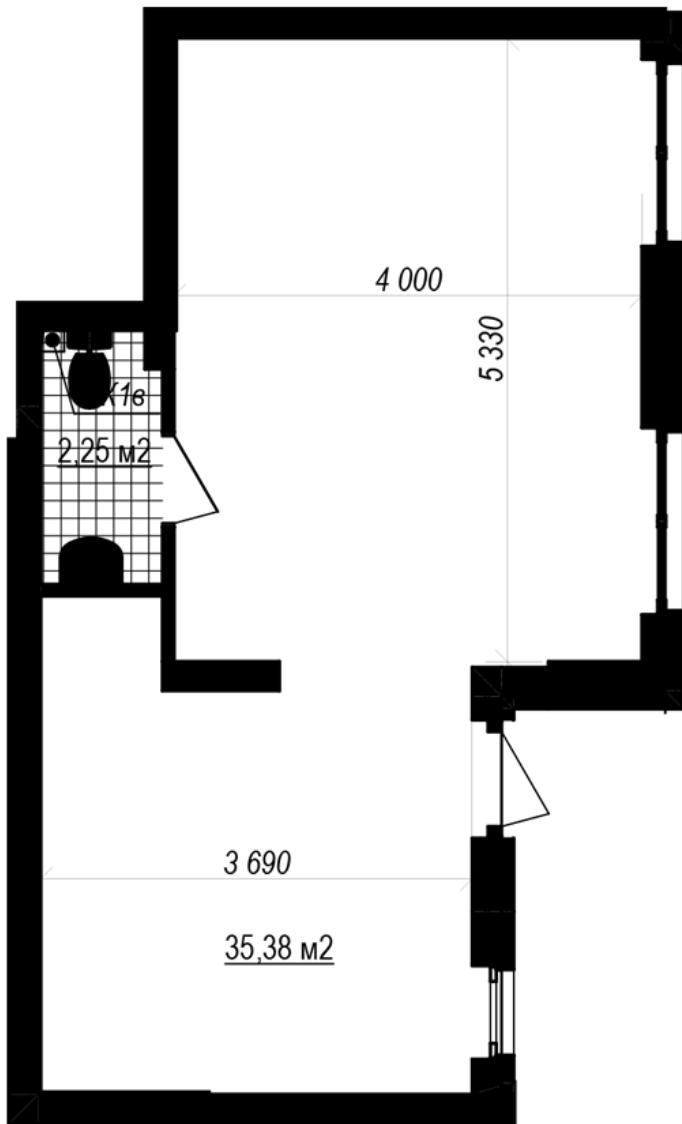

# RC "Shchaslyvyi Grand"

grand.nb.com.ua

067 572 27 60

**Commercial premises plan in the house on the Yablyneva st.,  
3-A (the 1st section) — #1.4**

|          |
|----------|
| Офис №11 |
| 37,63    |

## **PLAN TYPE: №1.4**

House 3-A, Yablyneva street (the 1st section)  
0 roomed, 1 Floor

### **Characteristics**

Gross area: 37.63 m<sup>2</sup>