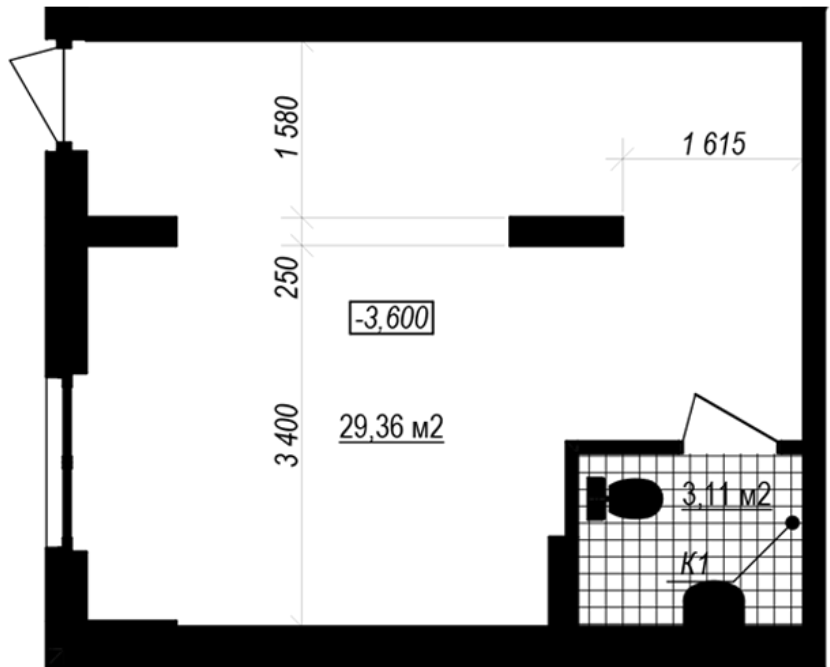

## **PLAN TYPE: №0.1**

House 3-A, Yablyneva street (the 1st section)  
0 roomed, 0 Floor

### **Characteristics**

Gross area: 32.47 m<sup>2</sup>