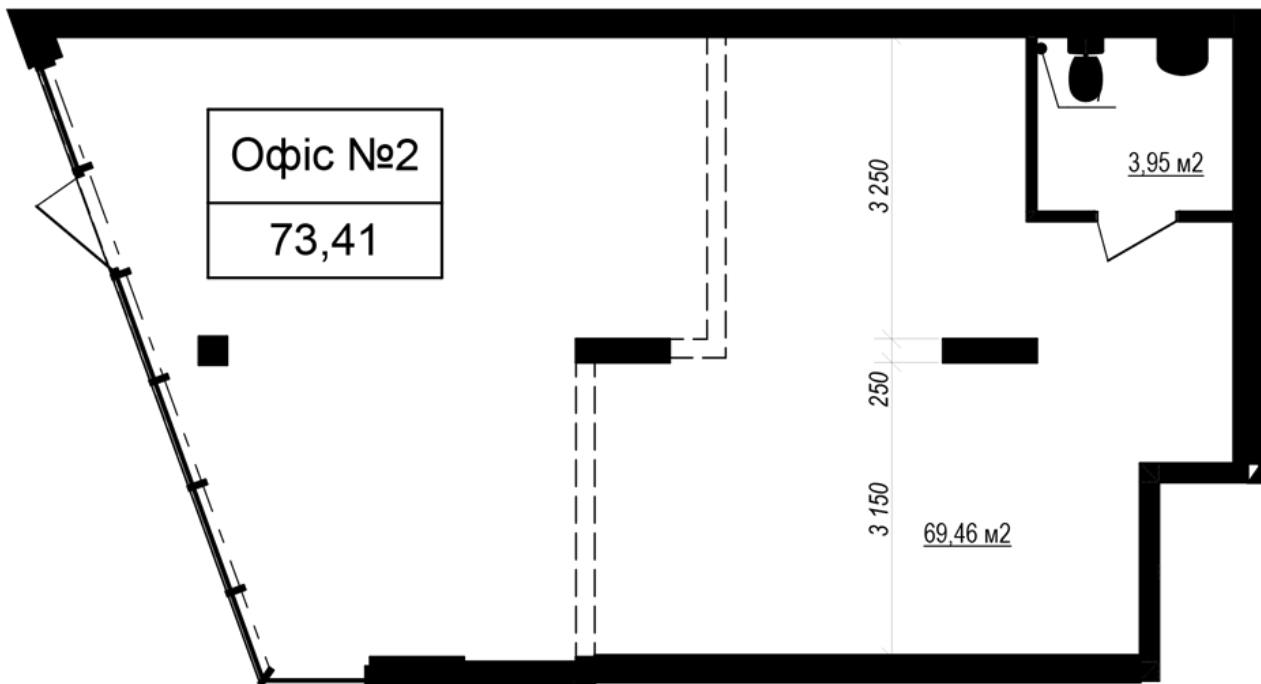

RC "Shchaslyvyi Grand"

grand.nb.com.ua

067 572 27 60

**Commercial premises plan in the house on the Yablyneva st.,
3-A (the 1st section) — #0.2**

PLAN TYPE: №0.2

House 3-A, Yablyneva street (the 1st section)
0 roomed, 0 Floor

Characteristics

Gross area: 73.41 m²