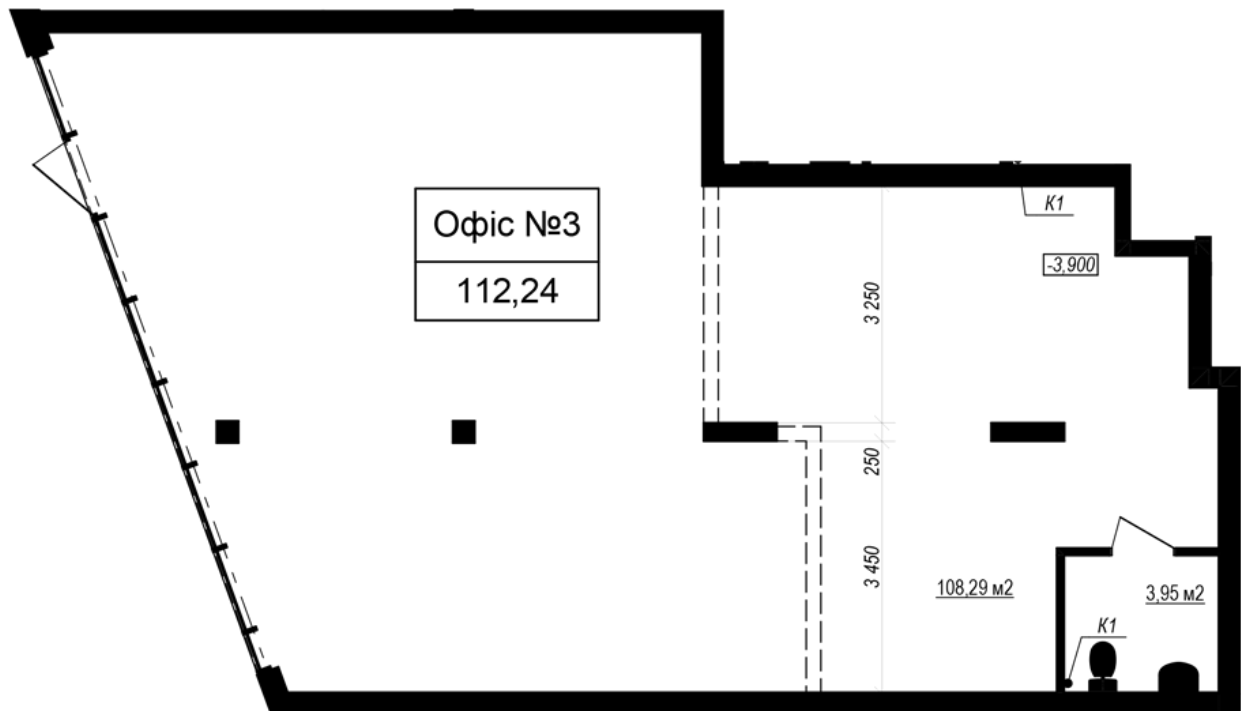

## **PLAN TYPE: №0.3**

House 3-A, Yablyneva street (the 1st section)  
0 roomed, 0 Floor

### **Characteristics**

Gross area: 112.24 m<sup>2</sup>