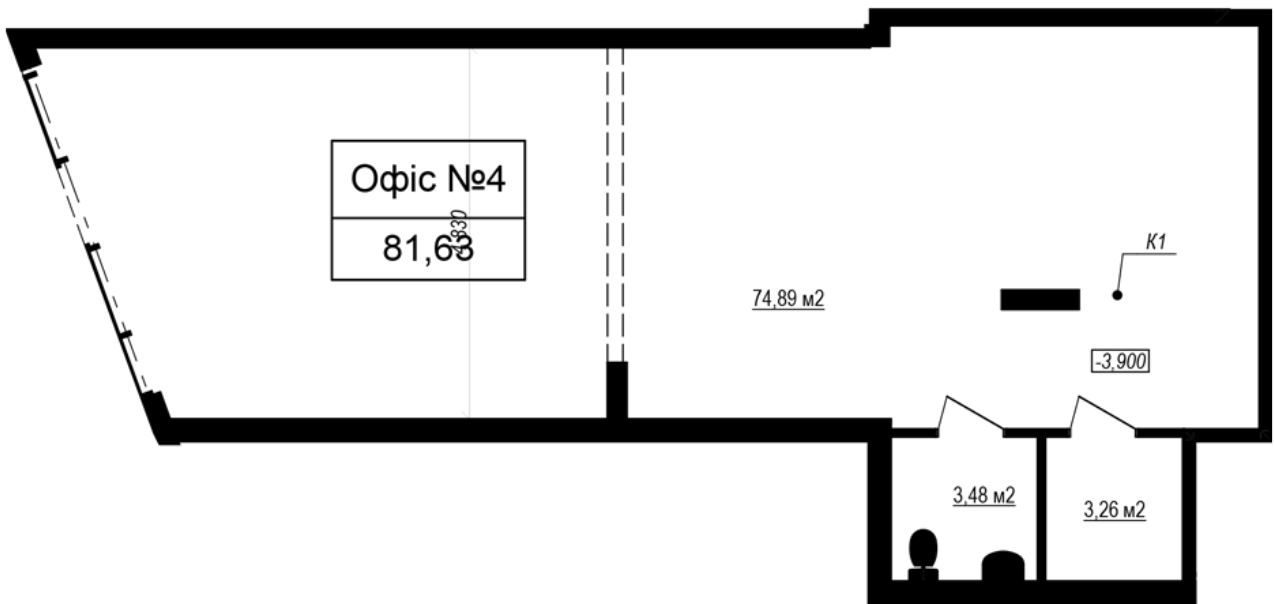

RC "Shchaslyvyi Grand"

grand.nb.com.ua

067 572 27 60

**Commercial premises plan in the house on the Yablyneva st.,
3-A (the 1st section) — #0.4**

PLAN TYPE: №0.4

House 3-A, Yablyneva street (the 1st section)
0 roomed, 0 Floor

Characteristics

Gross area: 81.63 m²