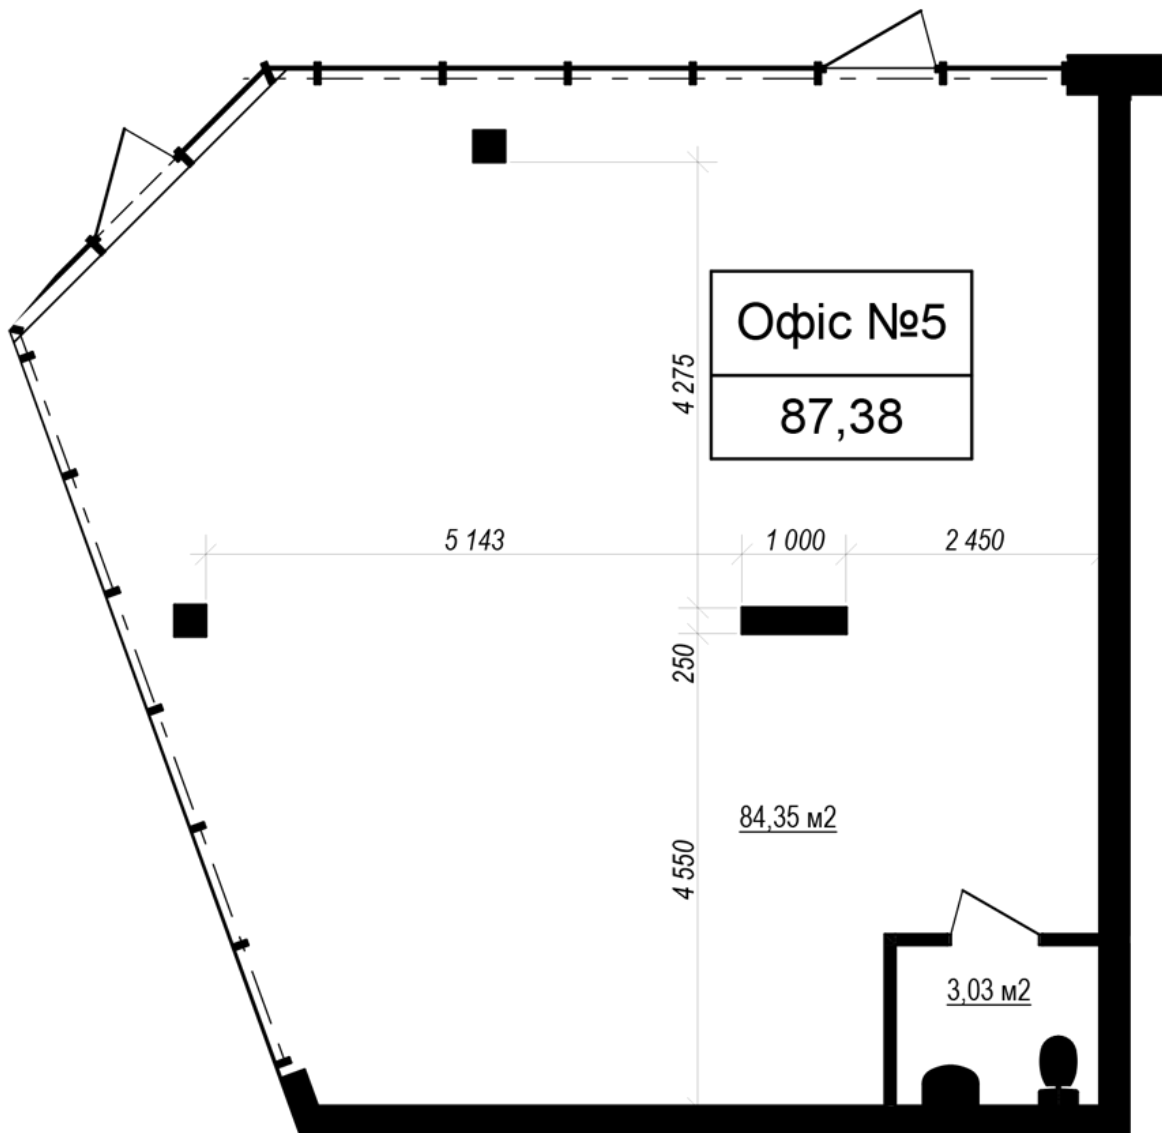

RC "Shchaslyvyi Grand"

grand.nb.com.ua

067 572 27 60

**Commercial premises plan in the house on the Yablyneva st.,
3-A (the 1st section) — #0.5**

PLAN TYPE: №0.5

House 3-A, Yablyneva street (the 1st section)
0 roomed, 0 Floor

Characteristics

Gross area: 87.38 m²