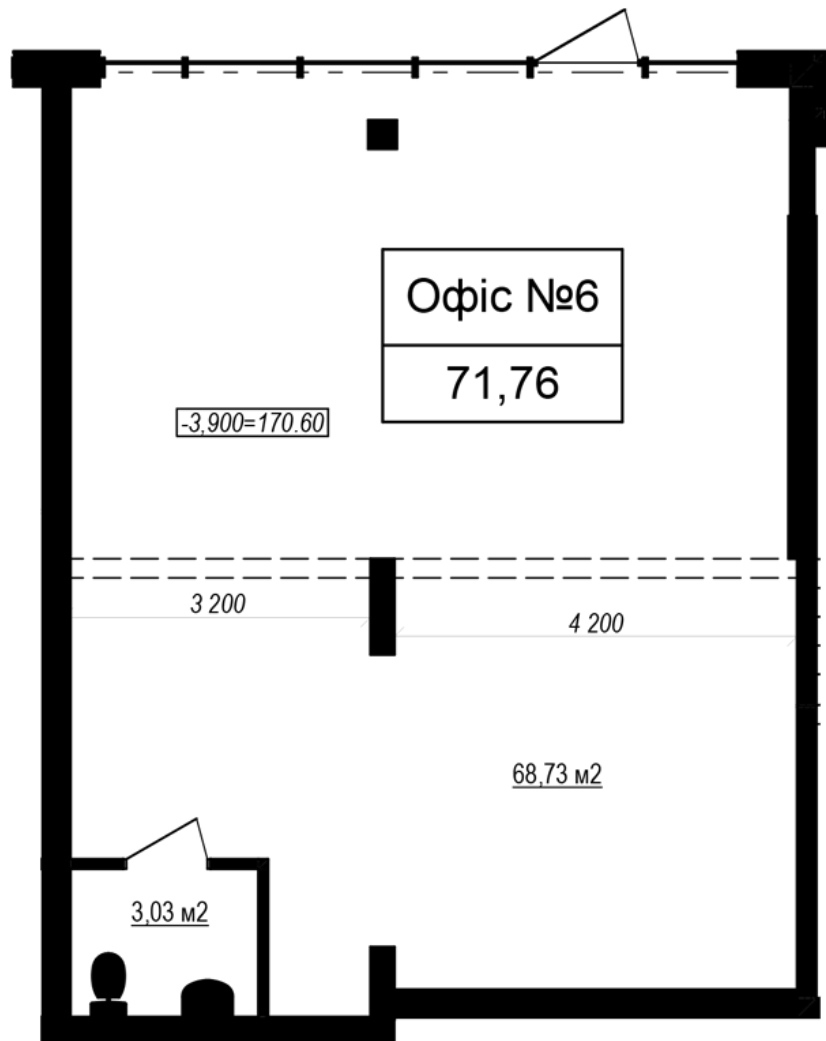

RC "Shchaslyvyi Grand"

grand.nb.com.ua

067 572 27 60

**Commercial premises plan in the house on the Yablyneva st.,
3-A (the 1st section) — #0.6**

PLAN TYPE: №0.6

House 3-A, Yablyneva street (the 1st section)
0 roomed, 0 Floor

Characteristics

Gross area: 71.76 m²