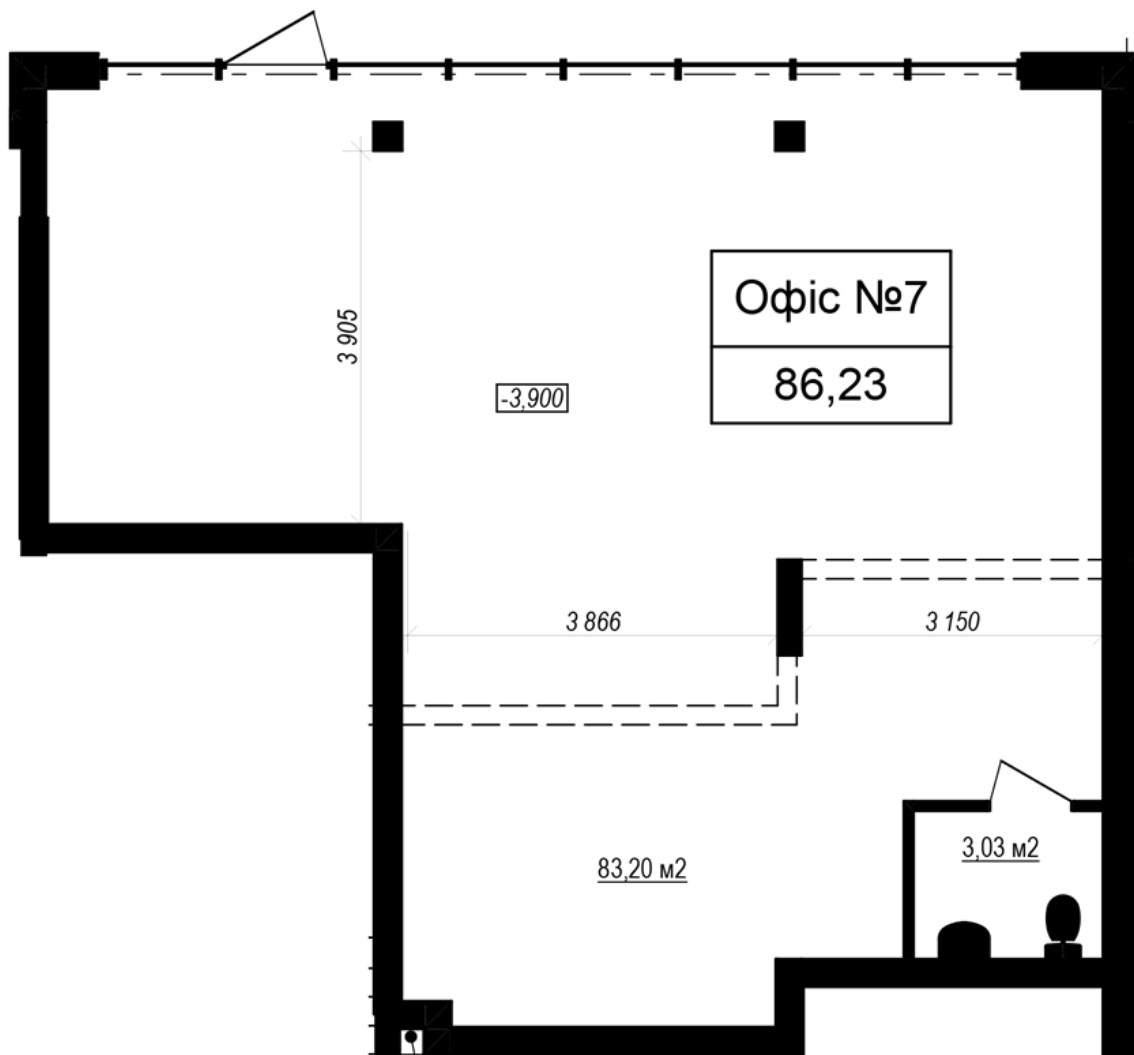

RC "Shchaslyvyi Grand"

grand.nb.com.ua

067 572 27 60

**Commercial premises plan in the house on the Yablyneva st.,
3-A (the 1st section) — #0.7**

PLAN TYPE: №0.7

House 3-A, Yablyneva street (the 1st section)
0 roomed, 0 Floor

Characteristics

Gross area: 86.23 m²