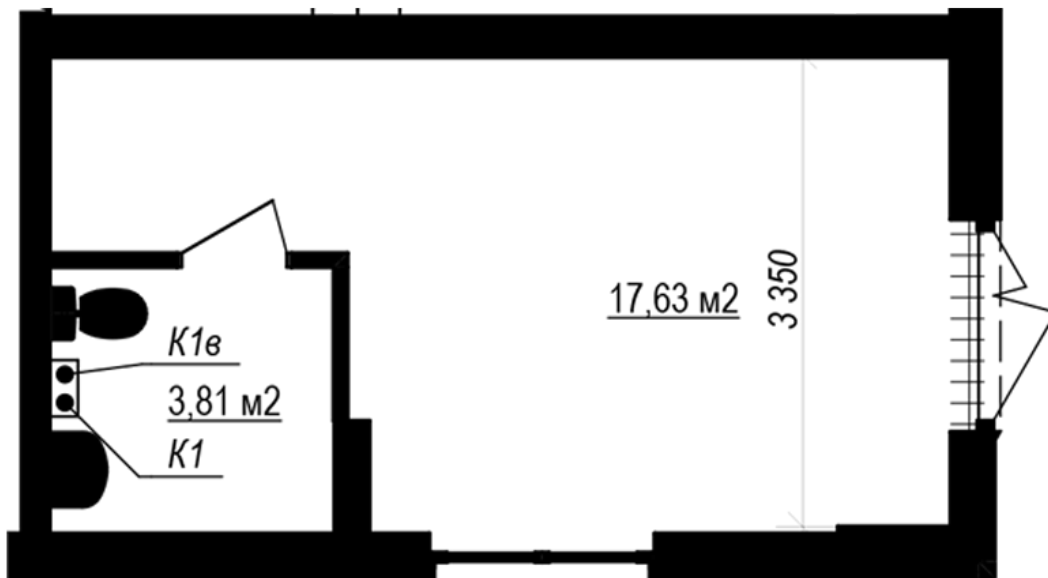

## **PLAN TYPE: №1.1**

House 3-A, Yablyneva street (the 1st section)  
0 roomed, 1 Floor

### **Characteristics**

Gross area: 21.44 m<sup>2</sup>