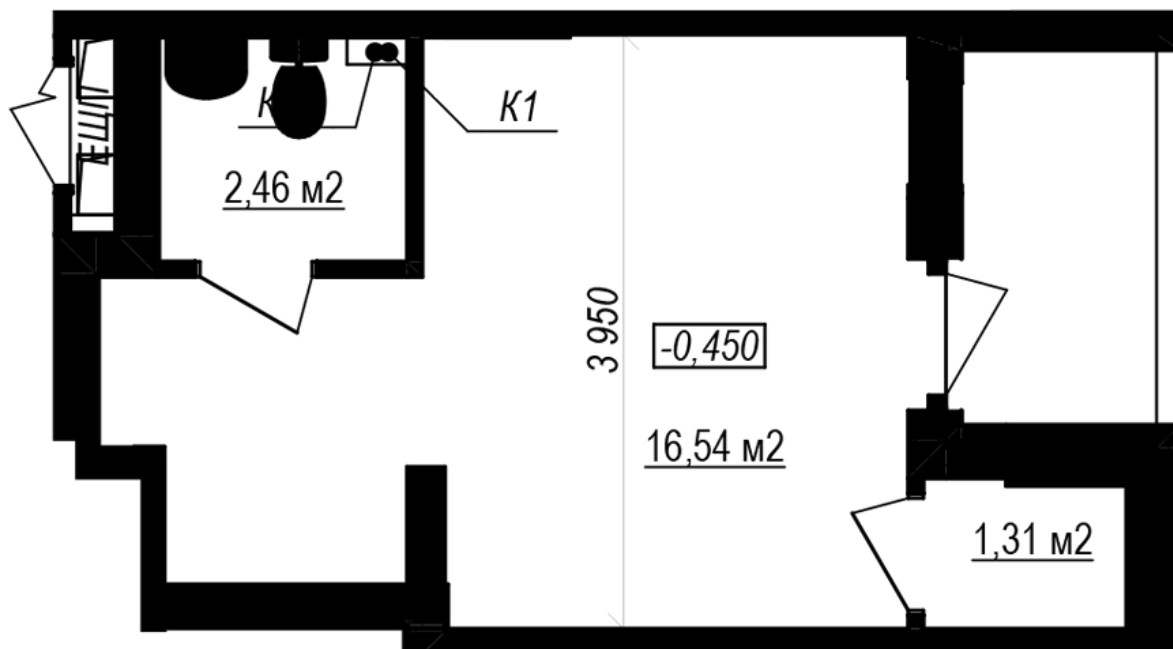

RC "Shchaslyvyi Grand"

grand.nb.com.ua

067 572 27 60

**Commercial premises plan in the house on the Yablyneva st.,
3-A (the 1st section) — #1.2**

| |
|---------|
| Офис №9 |
| 20,31 |

PLAN TYPE: №1.2

House 3-A, Yablyneva street (the 1st section)
0 roomed, 1 Floor

Characteristics

Gross area: 20.31 m²