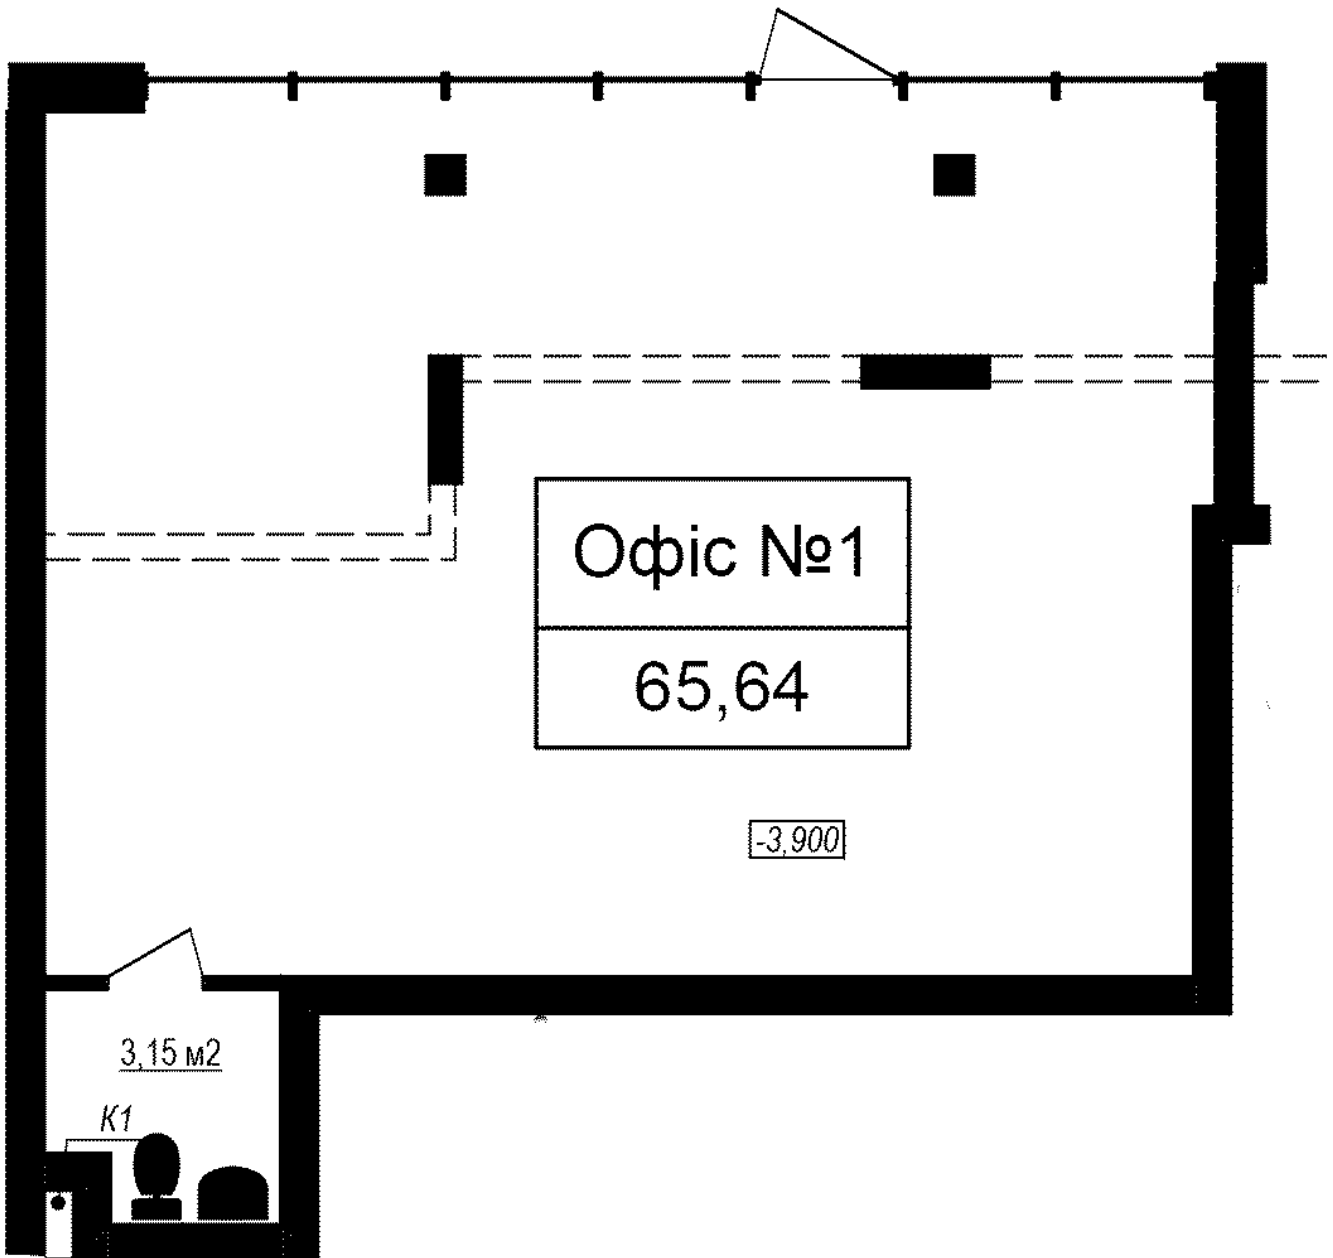

## **PLAN TYPE: №0.1**

House 3-A, Yablyneva street (the 2nd section)  
0 roomed, 0 Floor

### **Characteristics**

Gross area: 65.64 m<sup>2</sup>