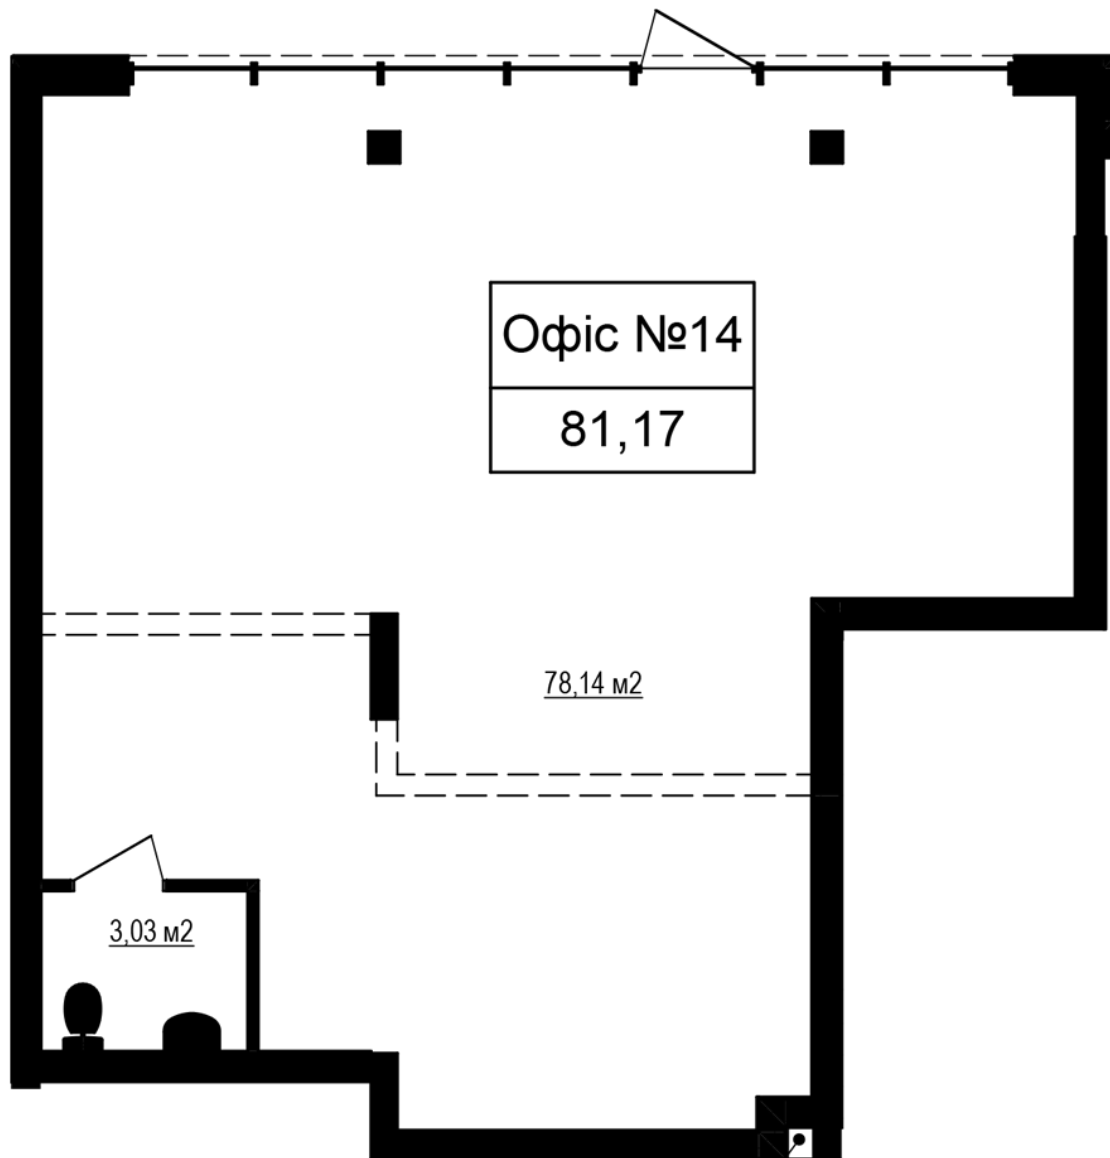

RC "Shchaslyvyi Grand"

grand.nb.com.ua

067 572 27 60

**Commercial premises plan in the house on the Yablyneva st.,
3-A (the 3d section) — #0.1**

PLAN TYPE: №0.1

House 3-A, Yablyneva street (the 3d section)
0 roomed, 0 Floor

Characteristics

Gross area: 81.17 m²