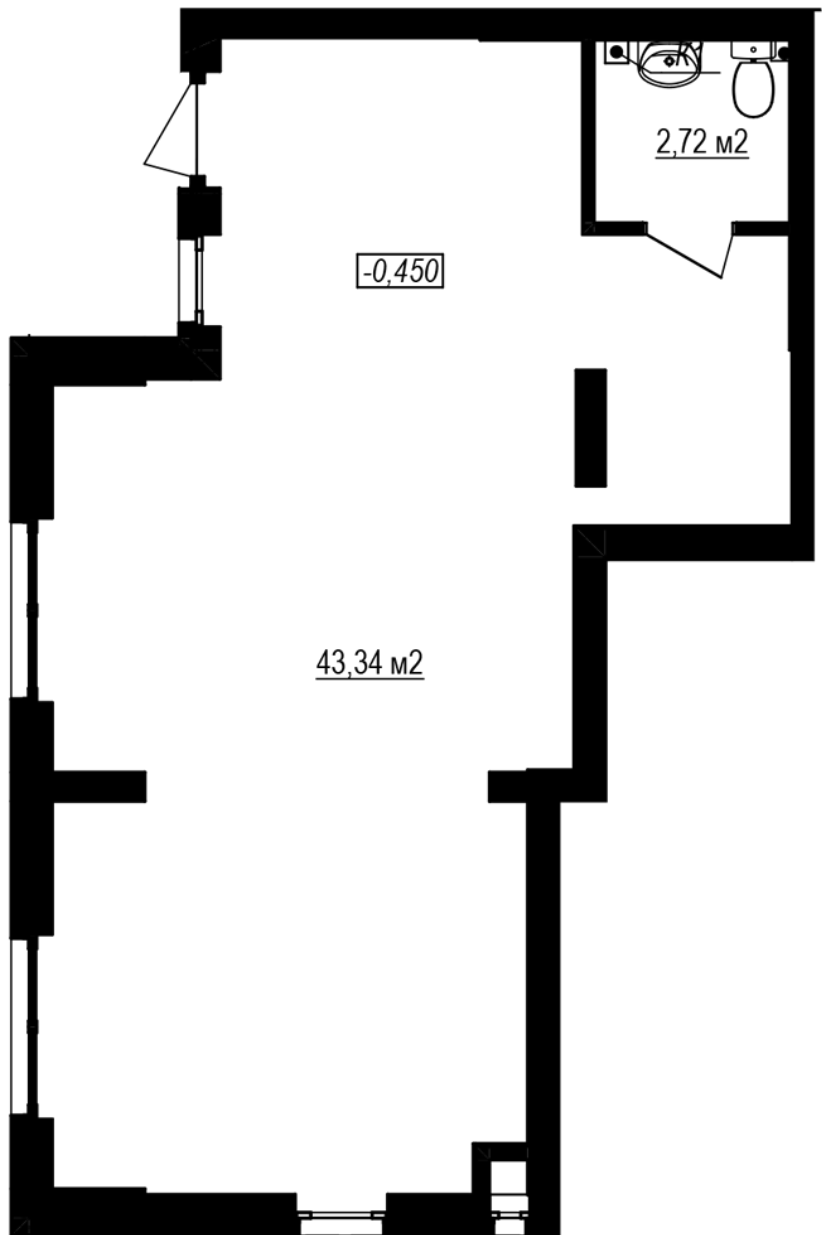

## **PLAN TYPE: №1.1**

House 3-A, Yablyneva street (the 3d section)  
0 roomed, 1 Floor

### **Characteristics**

Gross area: 46.06 m<sup>2</sup>