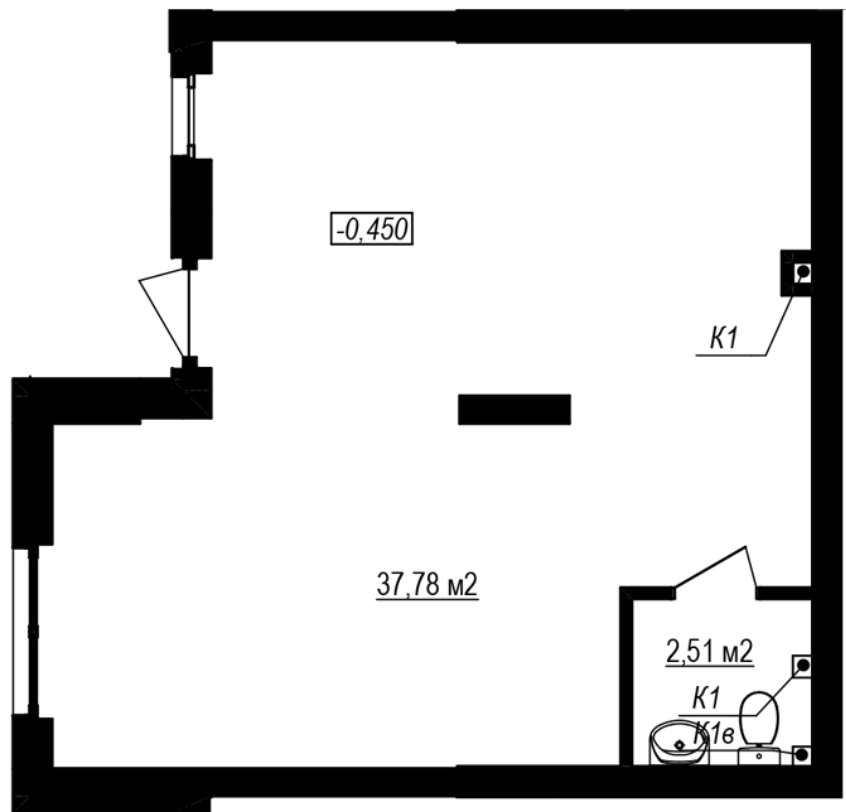

## **PLAN TYPE: №1.2**

House 3-A, Yablyneva street (the 3d section)  
0 roomed, 1 Floor

### **Characteristics**

Gross area: 40.29 m<sup>2</sup>