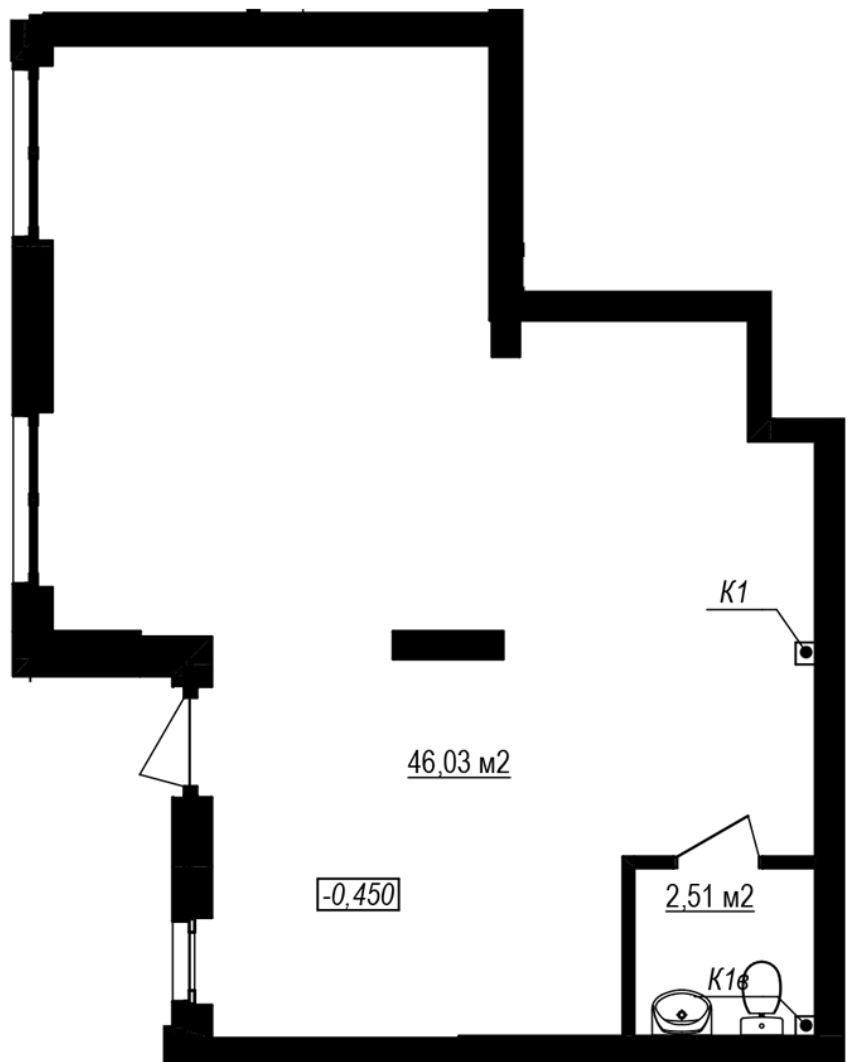

RC "Shchaslyvyi Grand"

grand.nb.com.ua

067 572 27 60

**Commercial premises plan in the house on the Yablyneva st.,
3-A (the 3d section) – #1.3**

Офис №18
48,54

PLAN TYPE: №1.3

House 3-A, Yablyneva street (the 3d section)
0 roomed, 1 Floor

Characteristics

Gross area: 48.54 m²