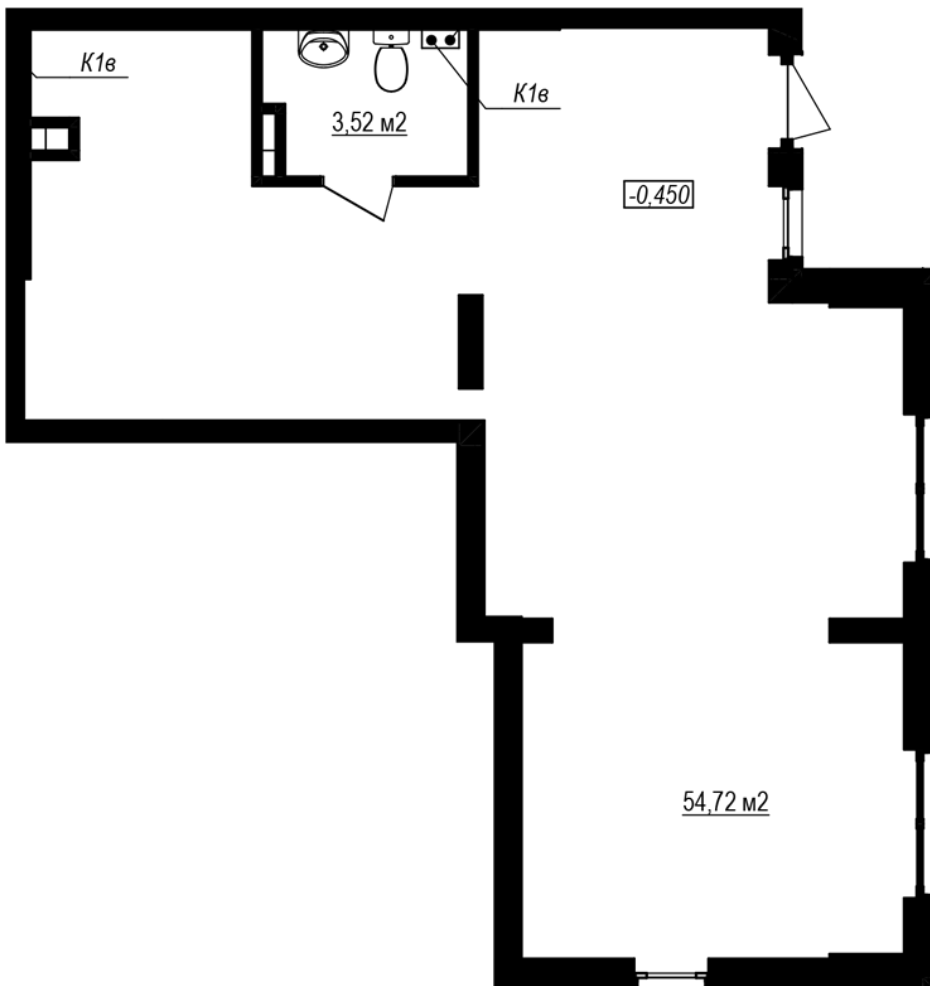

RC "Shchaslyvyi Grand"

grand.nb.com.ua

067 572 27 60

**Commercial premises plan in the house on the Yablyneva st.,
3-A (the 3d section) – #1.4**

Офис №19
58,24

PLAN TYPE: №1.4

House 3-A, Yablyneva street (the 3d section)
0 roomed, 1 Floor

Characteristics

Gross area: 58.24 m²