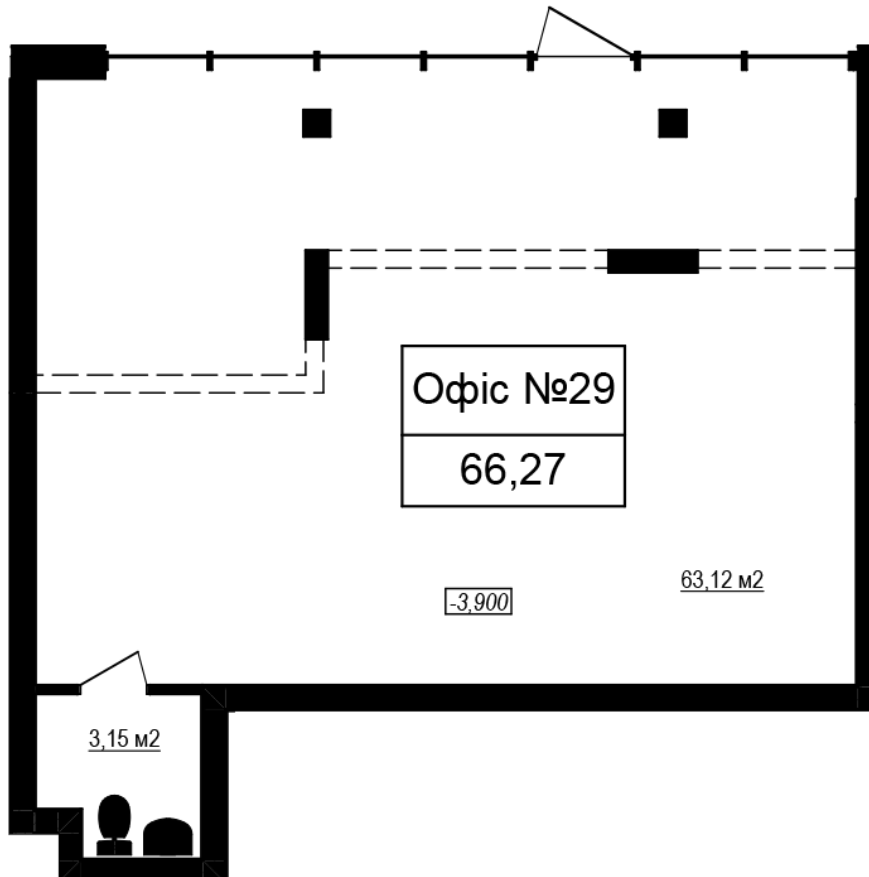

RC "Shchaslyvyi Grand"

grand.nb.com.ua

067 572 27 60

**Commercial premises plan in the house on the Yablyneva st.,
3-A (the 6th section) – #0.1**

PLAN TYPE: №0.1

House 3-A, Yablyneva street (the 6th section)
0 roomed, 0 Floor

Characteristics

Gross area: 66.27 m²