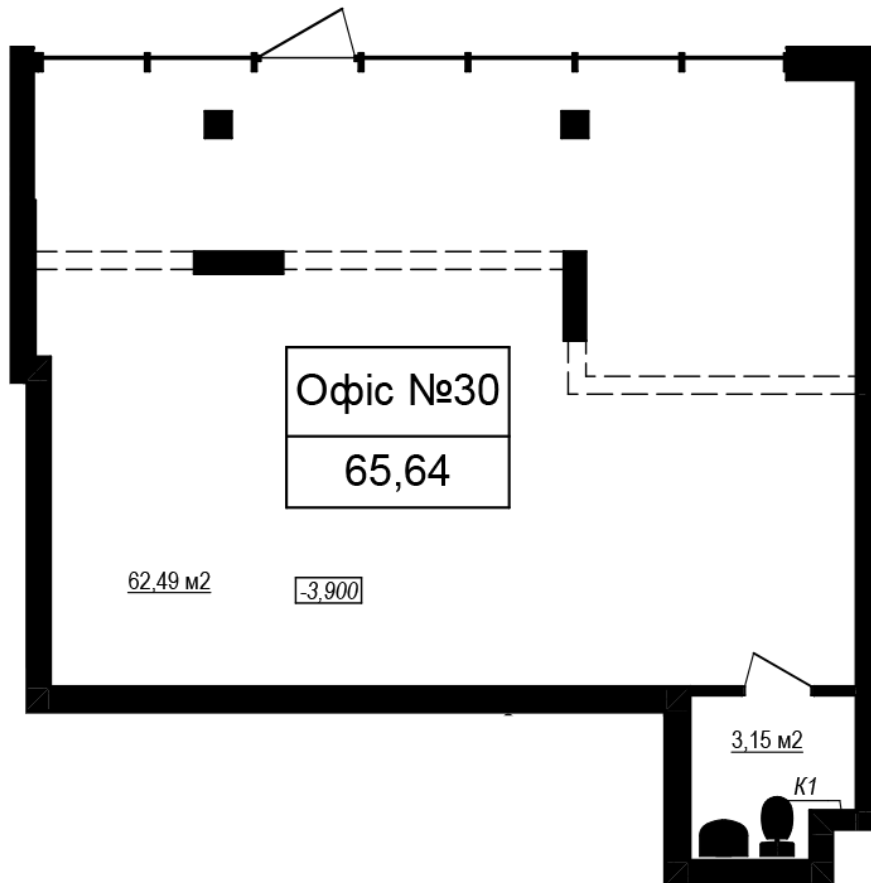

RC "Shchaslyvyi Grand"

grand.nb.com.ua

067 572 27 60

**Commercial premises plan in the house on the Yablyneva st.,
3-A (the 6th section) – #0.2**

PLAN TYPE: №0.2

House 3-A, Yablyneva street (the 6th section)
0 roomed, 0 Floor

Characteristics

Gross area: 65.64 m²