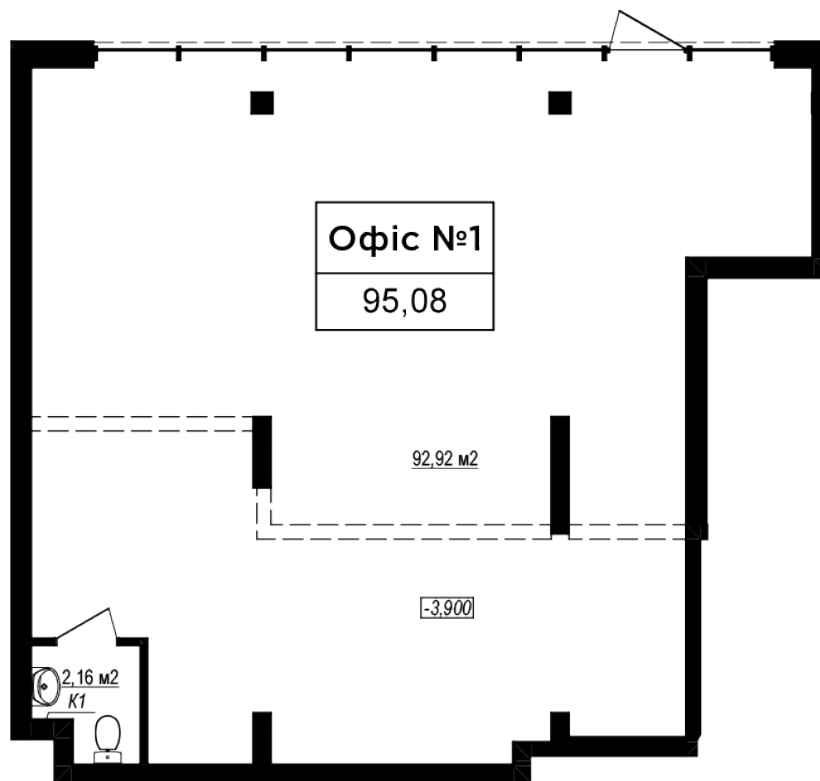

RC "Shchaslyvyi Grand"

grand.nb.com.ua

067 572 27 60

**Commercial premises plan in the house on the Yablyneva st.,
3-A (the 7th section) – #0.1**

PLAN TYPE: №0.1

House 3-A, Yablyneva street (the 7th section)
0 roomed, 0 Floor

Characteristics

Gross area: 95.08 m²