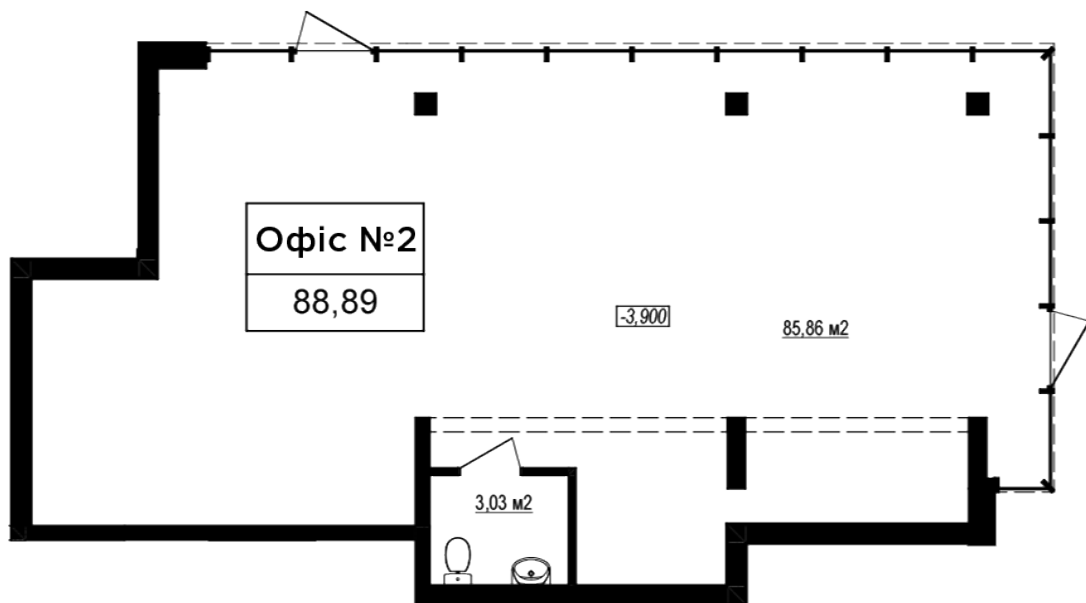

RC "Shchaslyvyi Grand"

grand.nb.com.ua

067 572 27 60

**Commercial premises plan in the house on the Yablyneva st.,
3-A (the 7th section) – #0.2**

PLAN TYPE: №0.2

House 3-A, Yablyneva street (the 7th section)
0 roomed, 0 Floor

Characteristics

Gross area: 88.89 m²