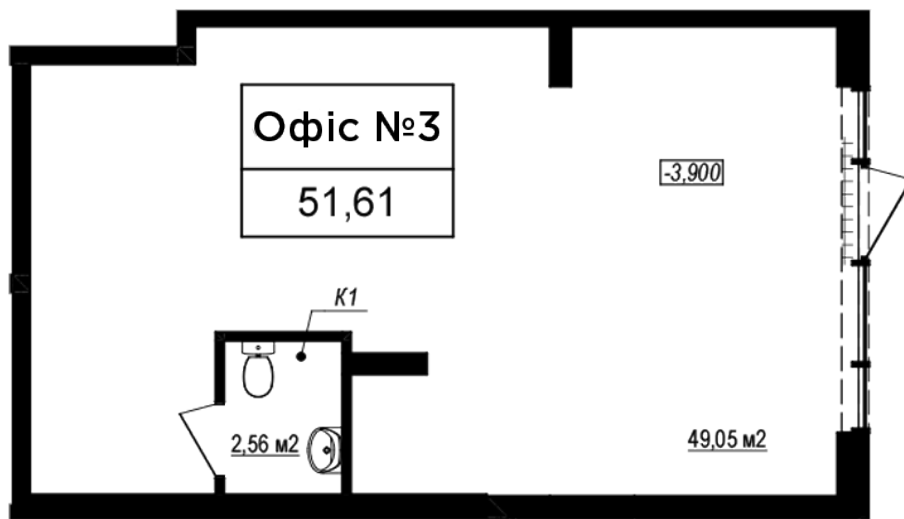

RC "Shchaslyvyi Grand"

grand.nb.com.ua

067 572 27 60

**Commercial premises plan in the house on the Yablyneva st.,
3-A (the 7th section) – #0.3**

PLAN TYPE: №0.3

House 3-A, Yablyneva street (the 7th section)
0 roomed, 0 Floor

Characteristics

Gross area: 51.61 m²