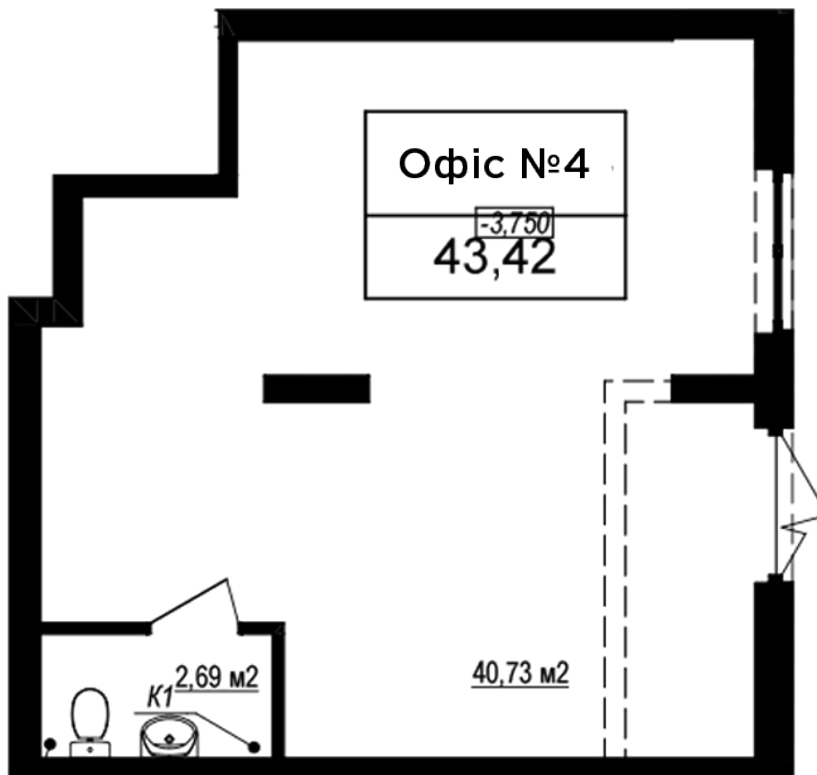

RC "Shchaslyvyi Grand"

grand.nb.com.ua

067 572 27 60

**Commercial premises plan in the house on the Yablyneva st.,
3-A (the 7th section) – #0.4**

PLAN TYPE: №0.4

House 3-A, Yablyneva street (the 7th section)
0 roomed, 0 Floor

Characteristics

Gross area: 43.42 m²