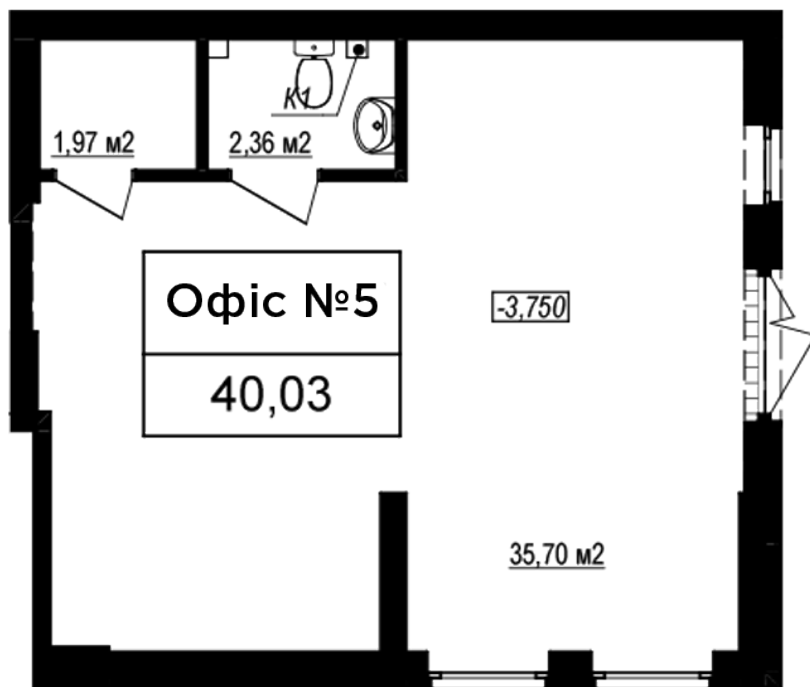

RC "Shchaslyvyi Grand"

grand.nb.com.ua

067 572 27 60

**Commercial premises plan in the house on the Yablyneva st.,
3-A (the 7th section) – #0.5**

PLAN TYPE: №0.5

House 3-A, Yablyneva street (the 7th section)
0 roomed, 0 Floor

Characteristics

Gross area: 40.03 m²