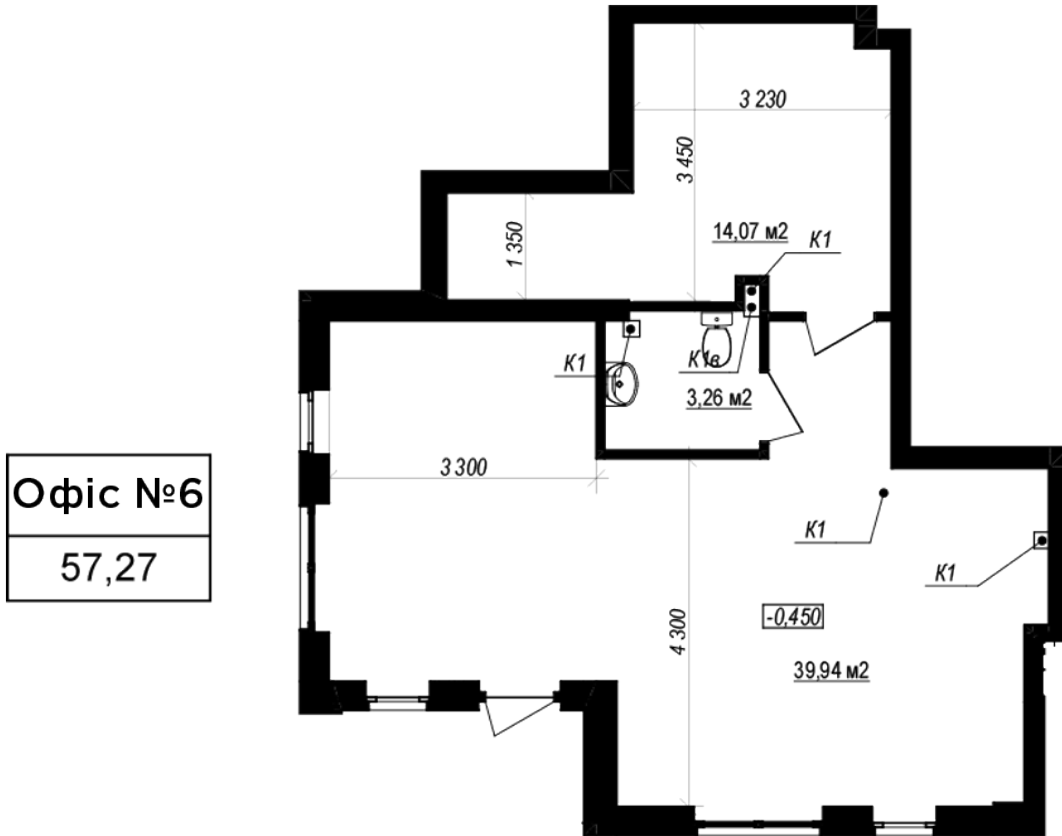

RC "Shchaslyvyi Grand"

grand.nb.com.ua

067 572 27 60

**Commercial premises plan in the house on the Yablyneva st.,
3-A (the 7th section) – #1.1**

PLAN TYPE: №1.1

House 3-A, Yablyneva street (the 7th section)
0 roomed, 1 Floor

Characteristics

Gross area: 57.27 m²